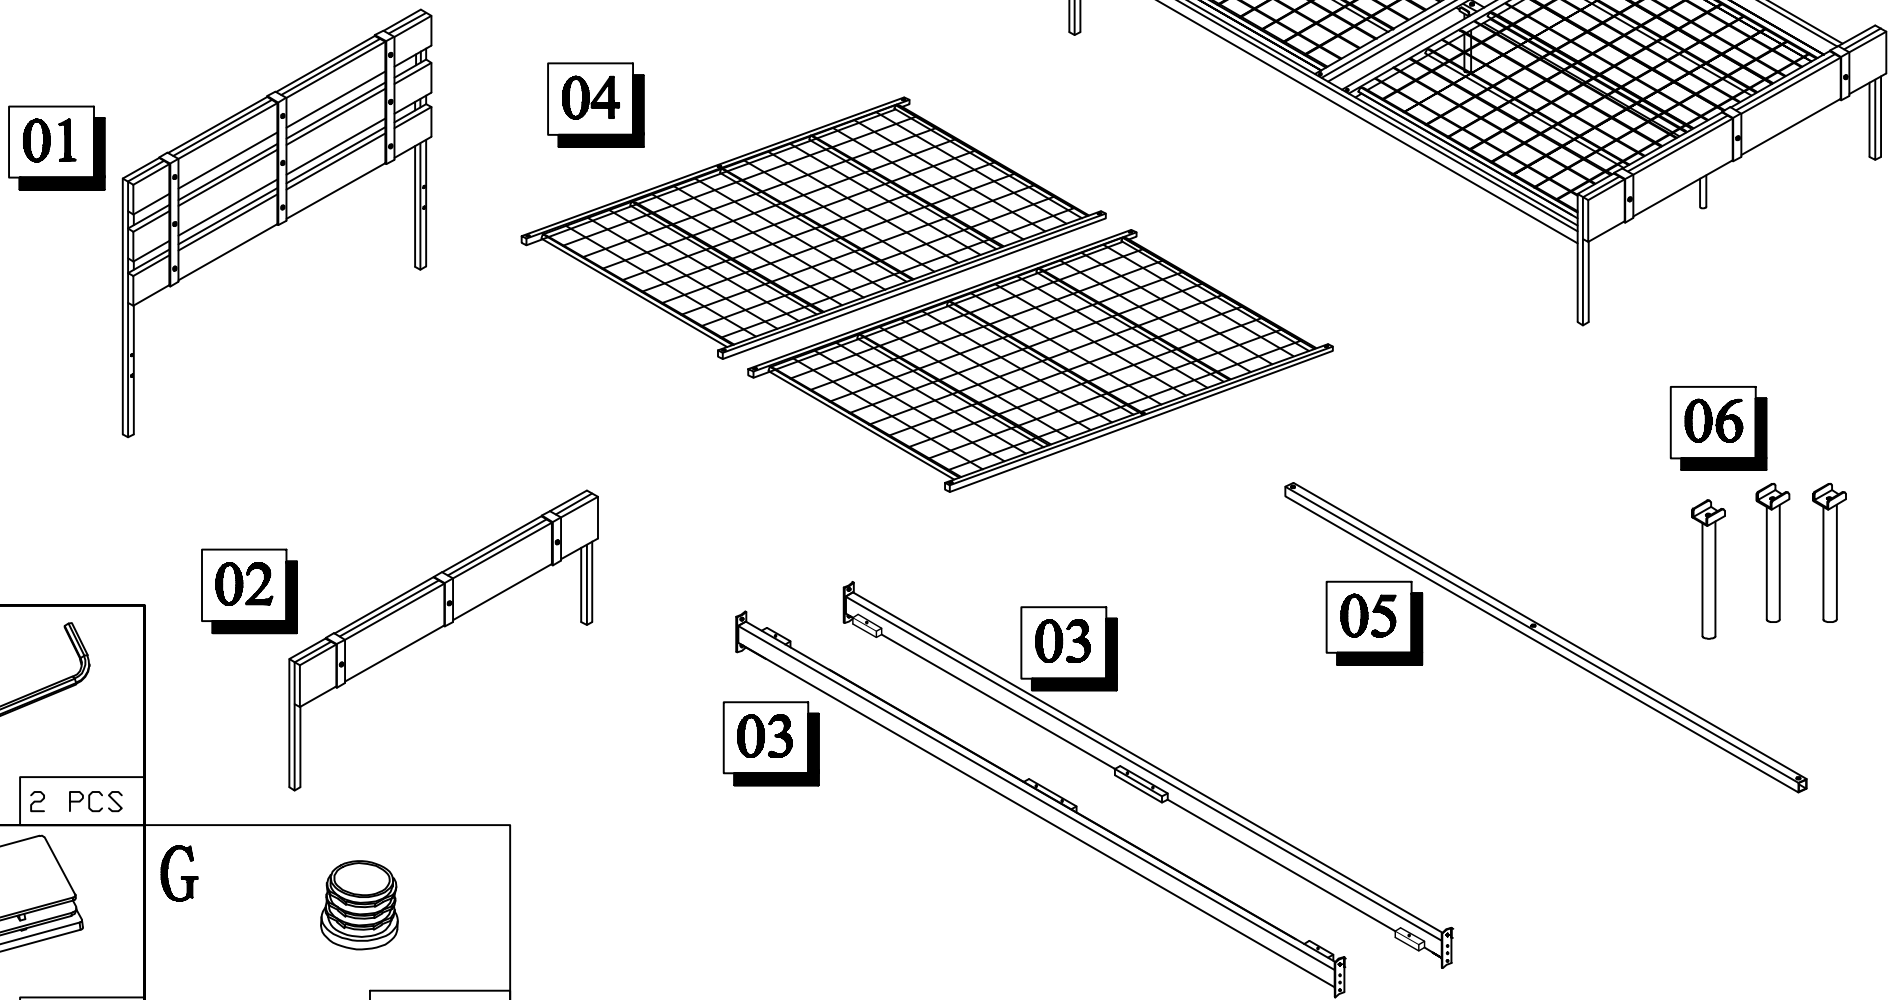

Assembly Sheet

T-2337-D FULL BED-54

Parts List

NO	Components	QTY
01	headboard	1
02	footboard	1
03	side rail	2
04	mesh	2
05	central rail	1
06	post	3

Hardware list

A		C		E	
M6 x 20MM	8 PCS	M6 x 60MM	2 PCS	4 x 4MM	2 PCS
B		D		F	
M6 x 35MM	9 PCS	M6	8 PCS	32*32	4 PCS
		G			
			ø19		3 PCS

A	
M6 x 20MM	8 PCS
F	
32*32	4 PCS