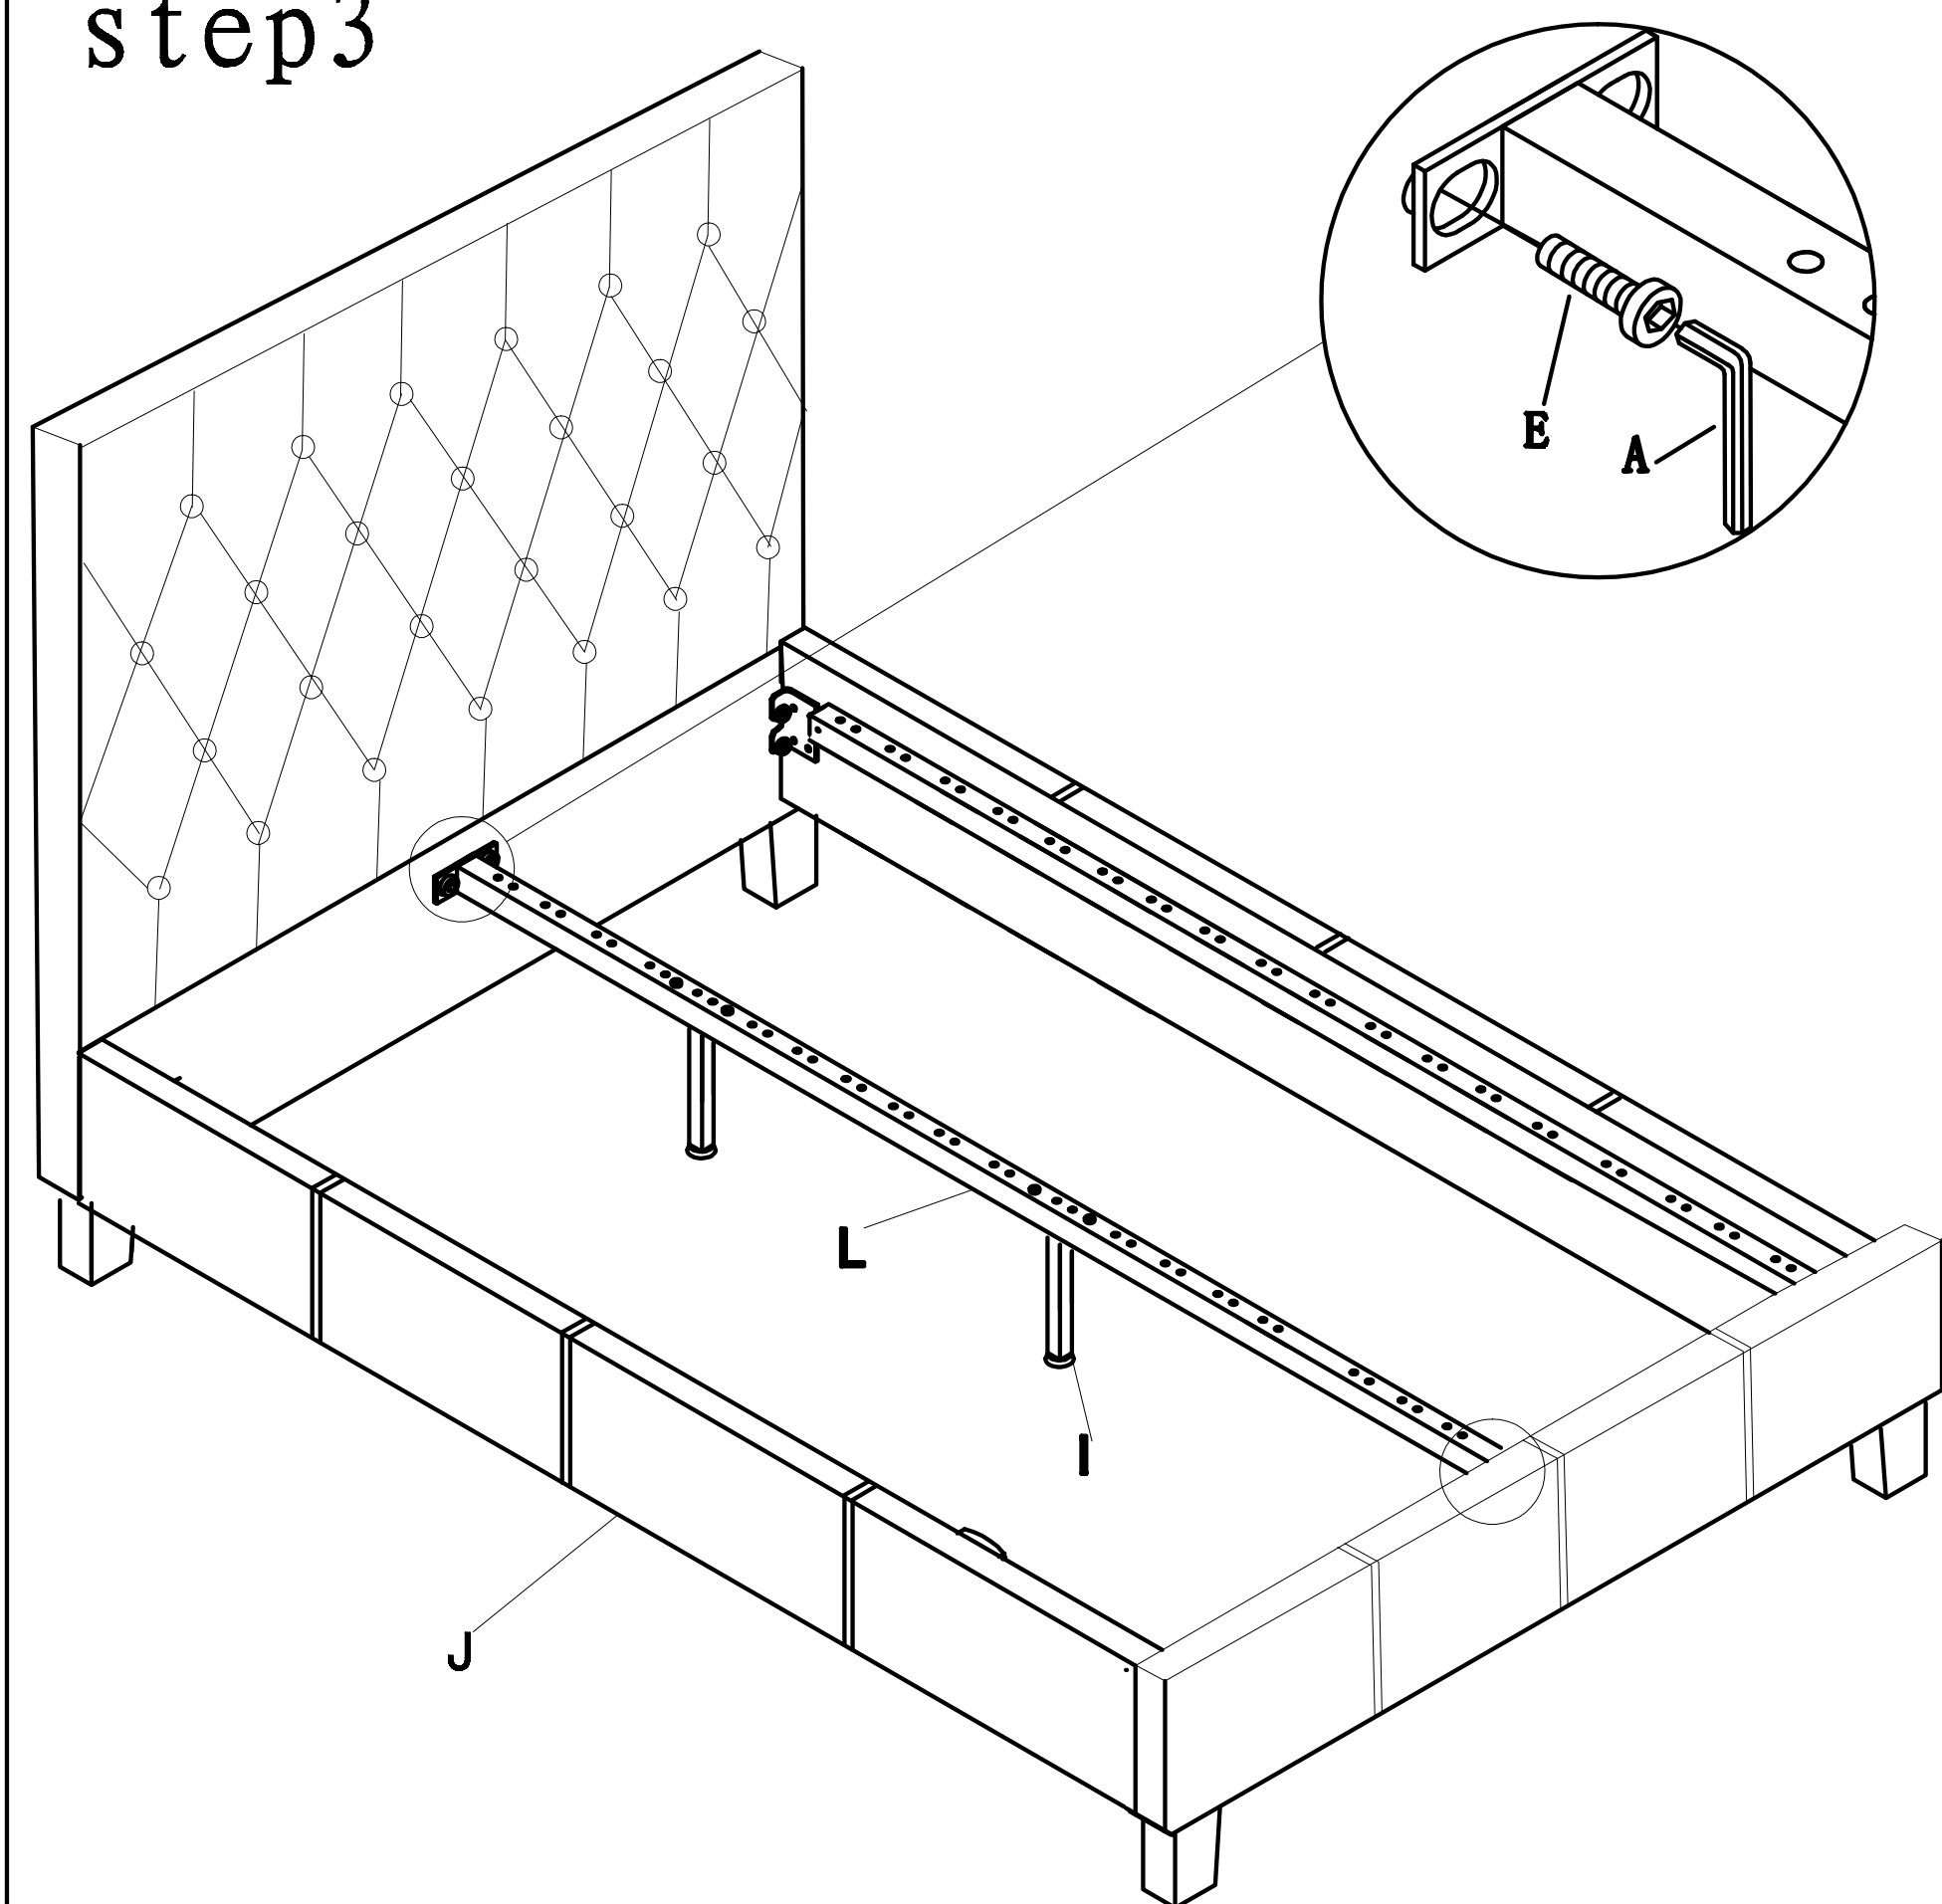

PARTS LIST (QUEEN SIZE)

<p>A 1pc Allen key M5</p> 	<p>B 4pcs Bolt ϕ 5/16*65mm</p> 	<p>C 8pcs spring washer ϕ 5/16*12mm</p> 	<p>D 12pcs flat washer ϕ 5/16*16mm</p> 
<p>E 12pcs Bolt ϕ 5/16*25mm</p> 	<p>F 4pcs Bolt ϕ 5/16*40mm</p> 	<p>G 1pc spanner</p> 	<p>H 4pcs nut ϕ 5/16*13mm</p> 
<p>I 2pcs support legs</p> 	<p>J 2pcs side rails</p> 	<p>K 4 pcs legs</p> 	<p>L 1pc middle support bars</p> 
<p>M 1 pc headboard</p> 	<p>N 1 pc footboard</p> 	<p>O plastic cover</p> <p>O-1 (13pcs) </p> <p>O-2 (26pcs) </p>	<p>P 26pcs slats</p> 

ASSEMBLY INSTRUCTION (QUEEN SIZE)

step1

step2

step3

step4

step5