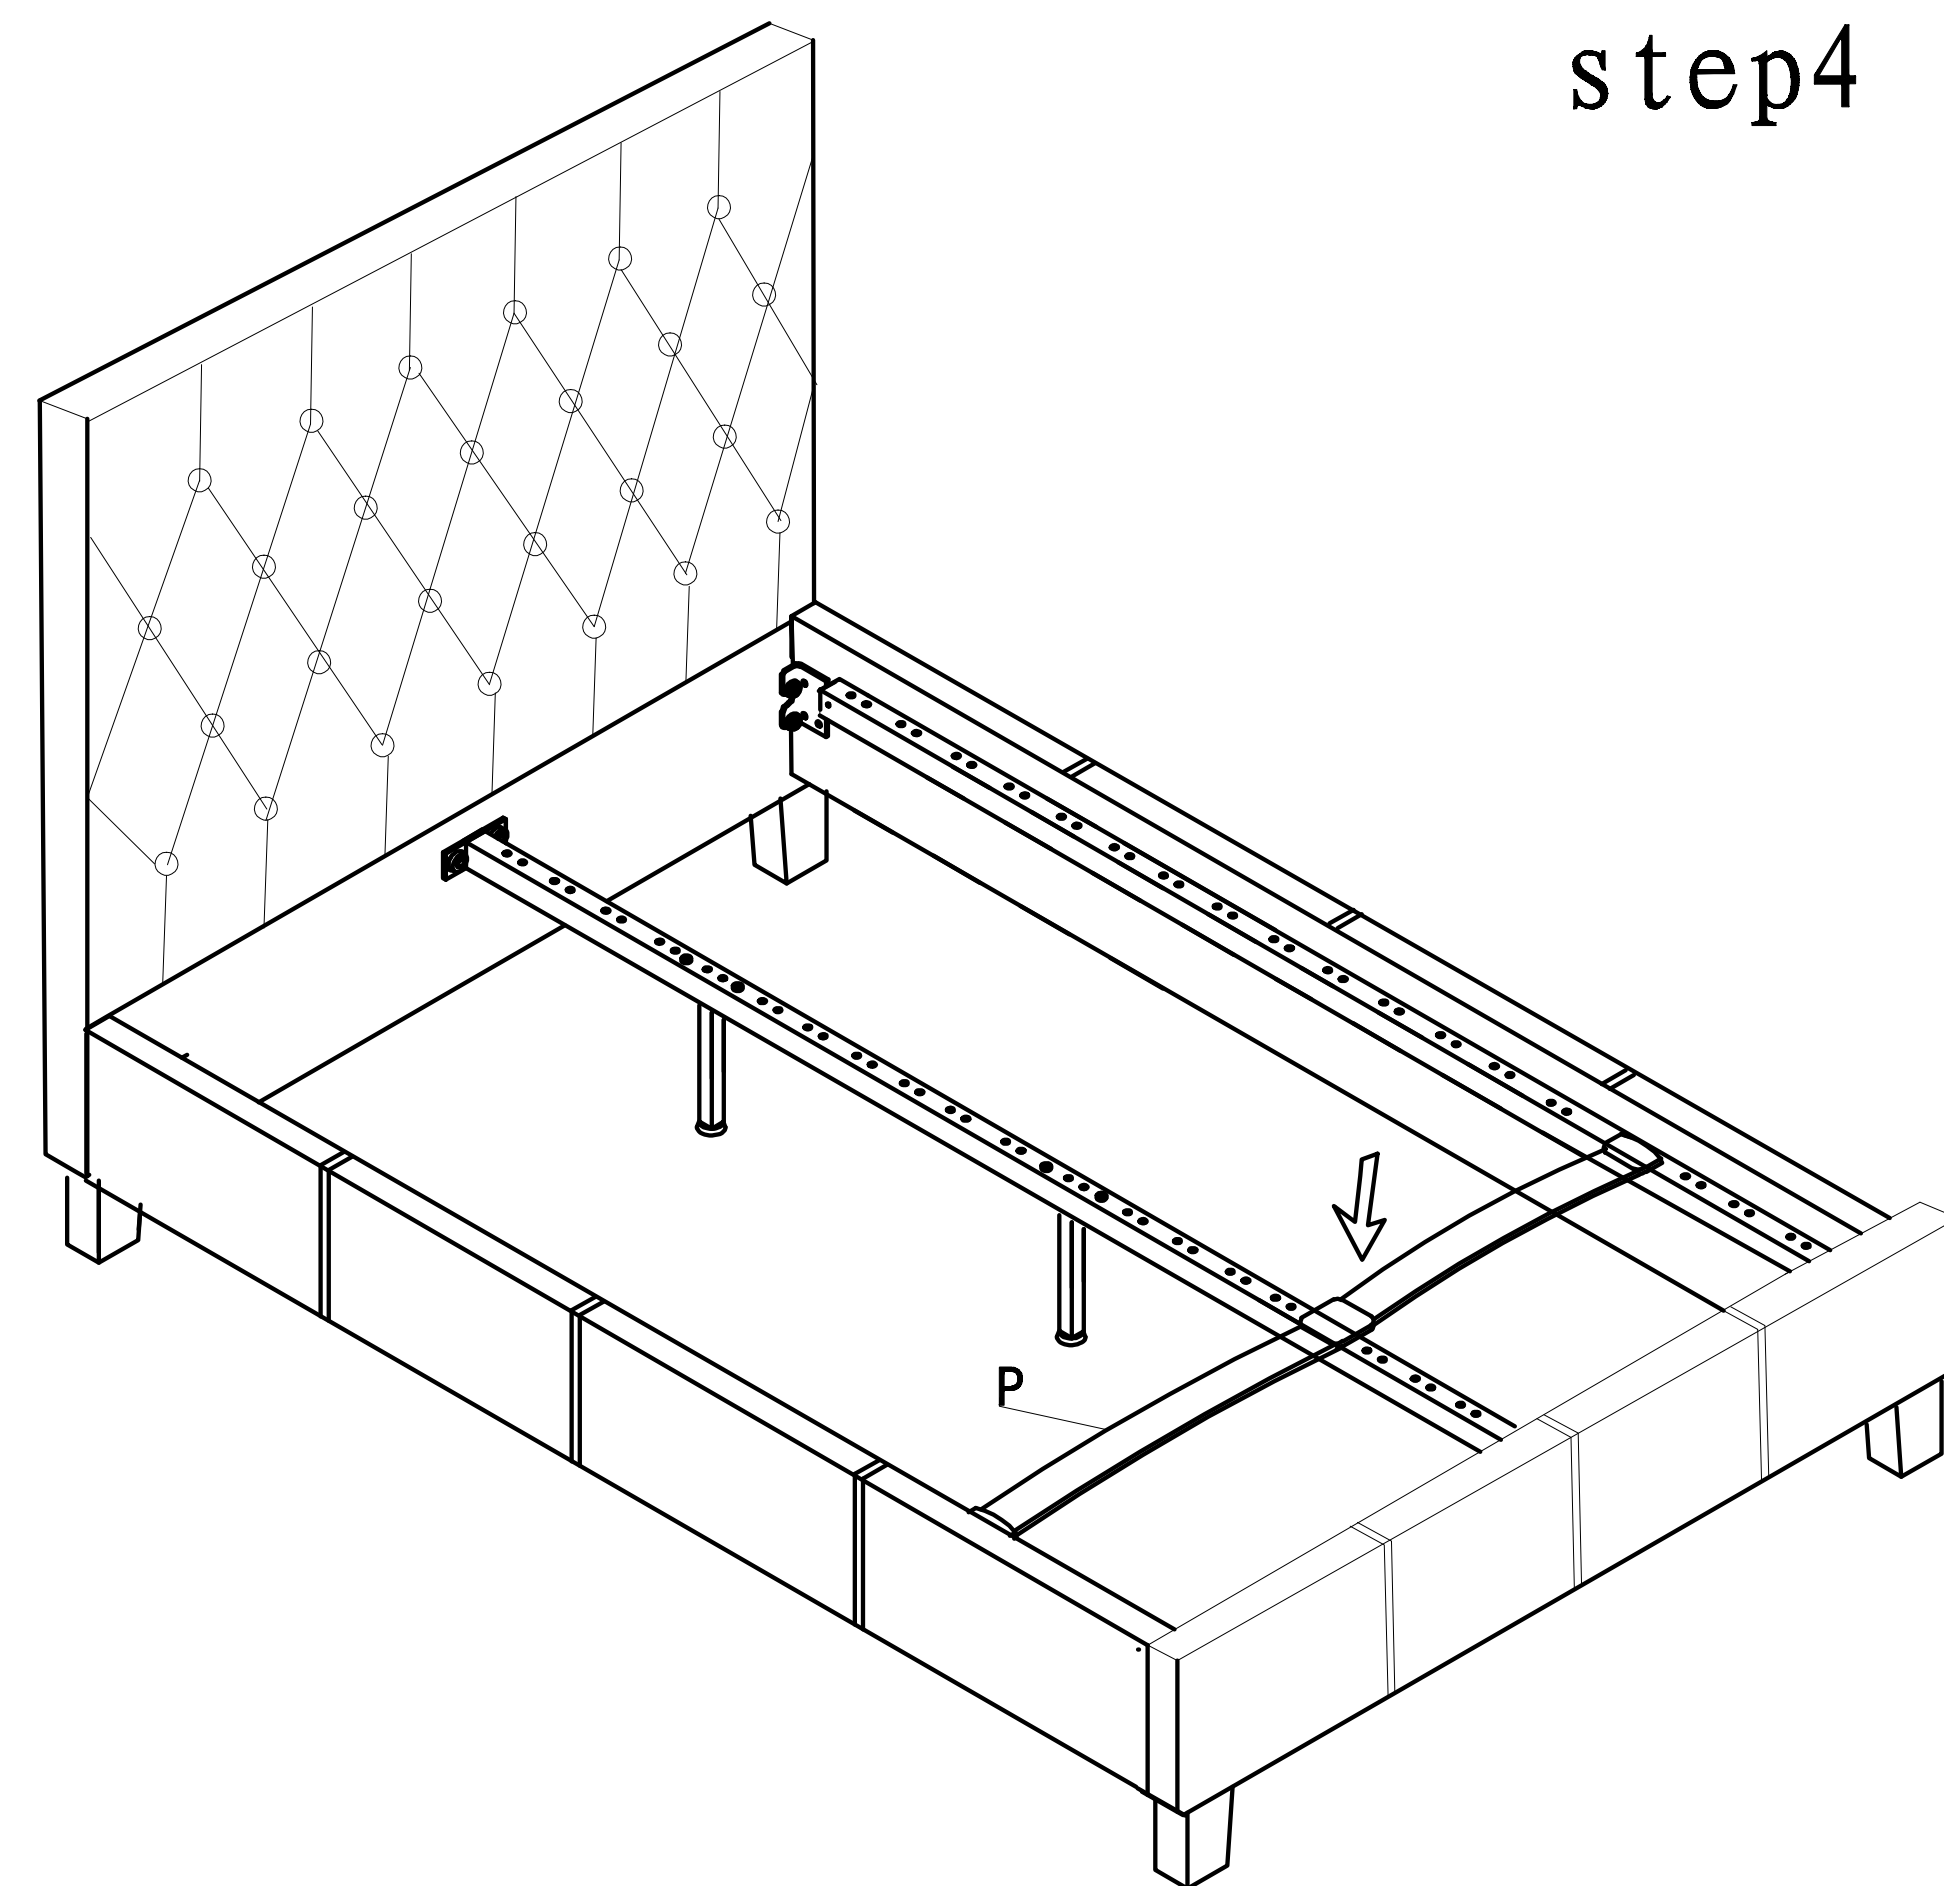

PARTS LIST (QUEEN SIZE)

<p>A 1pc Allen key M5</p> 	<p>B 4pcs Bolt ϕ 5/16*65mm</p> 	<p>C 8pcs spring washer ϕ 5/16*12mm</p> 	<p>D 12pcs flat washer ϕ 5/16*16mm</p> 
<p>E 12pcs Bolt ϕ 5/16*25mm</p> 	<p>F 4pcs Bolt ϕ 5/16*40mm</p> 	<p>G 1pc spanner</p> 	<p>H 4pcs nut ϕ 5/16*13mm</p> 
<p>I 2pcs support legs</p> 	<p>J 2pcs side rails</p> 	<p>K 4 pcs legs</p> 	<p>L 1pc middle support bars</p> 
<p>M 1 pc headboard</p> 	<p>N 1 pc footboard</p> 	<p>O plastic cover</p> <p>O-1 (13pcs) </p> <p>O-2 (26pcs) </p>	<p>P 26pcs slats</p> 

ASSEMBLY INSTRUCTION (QUEEN SIZE)

step1

step2

step3

step4

step5