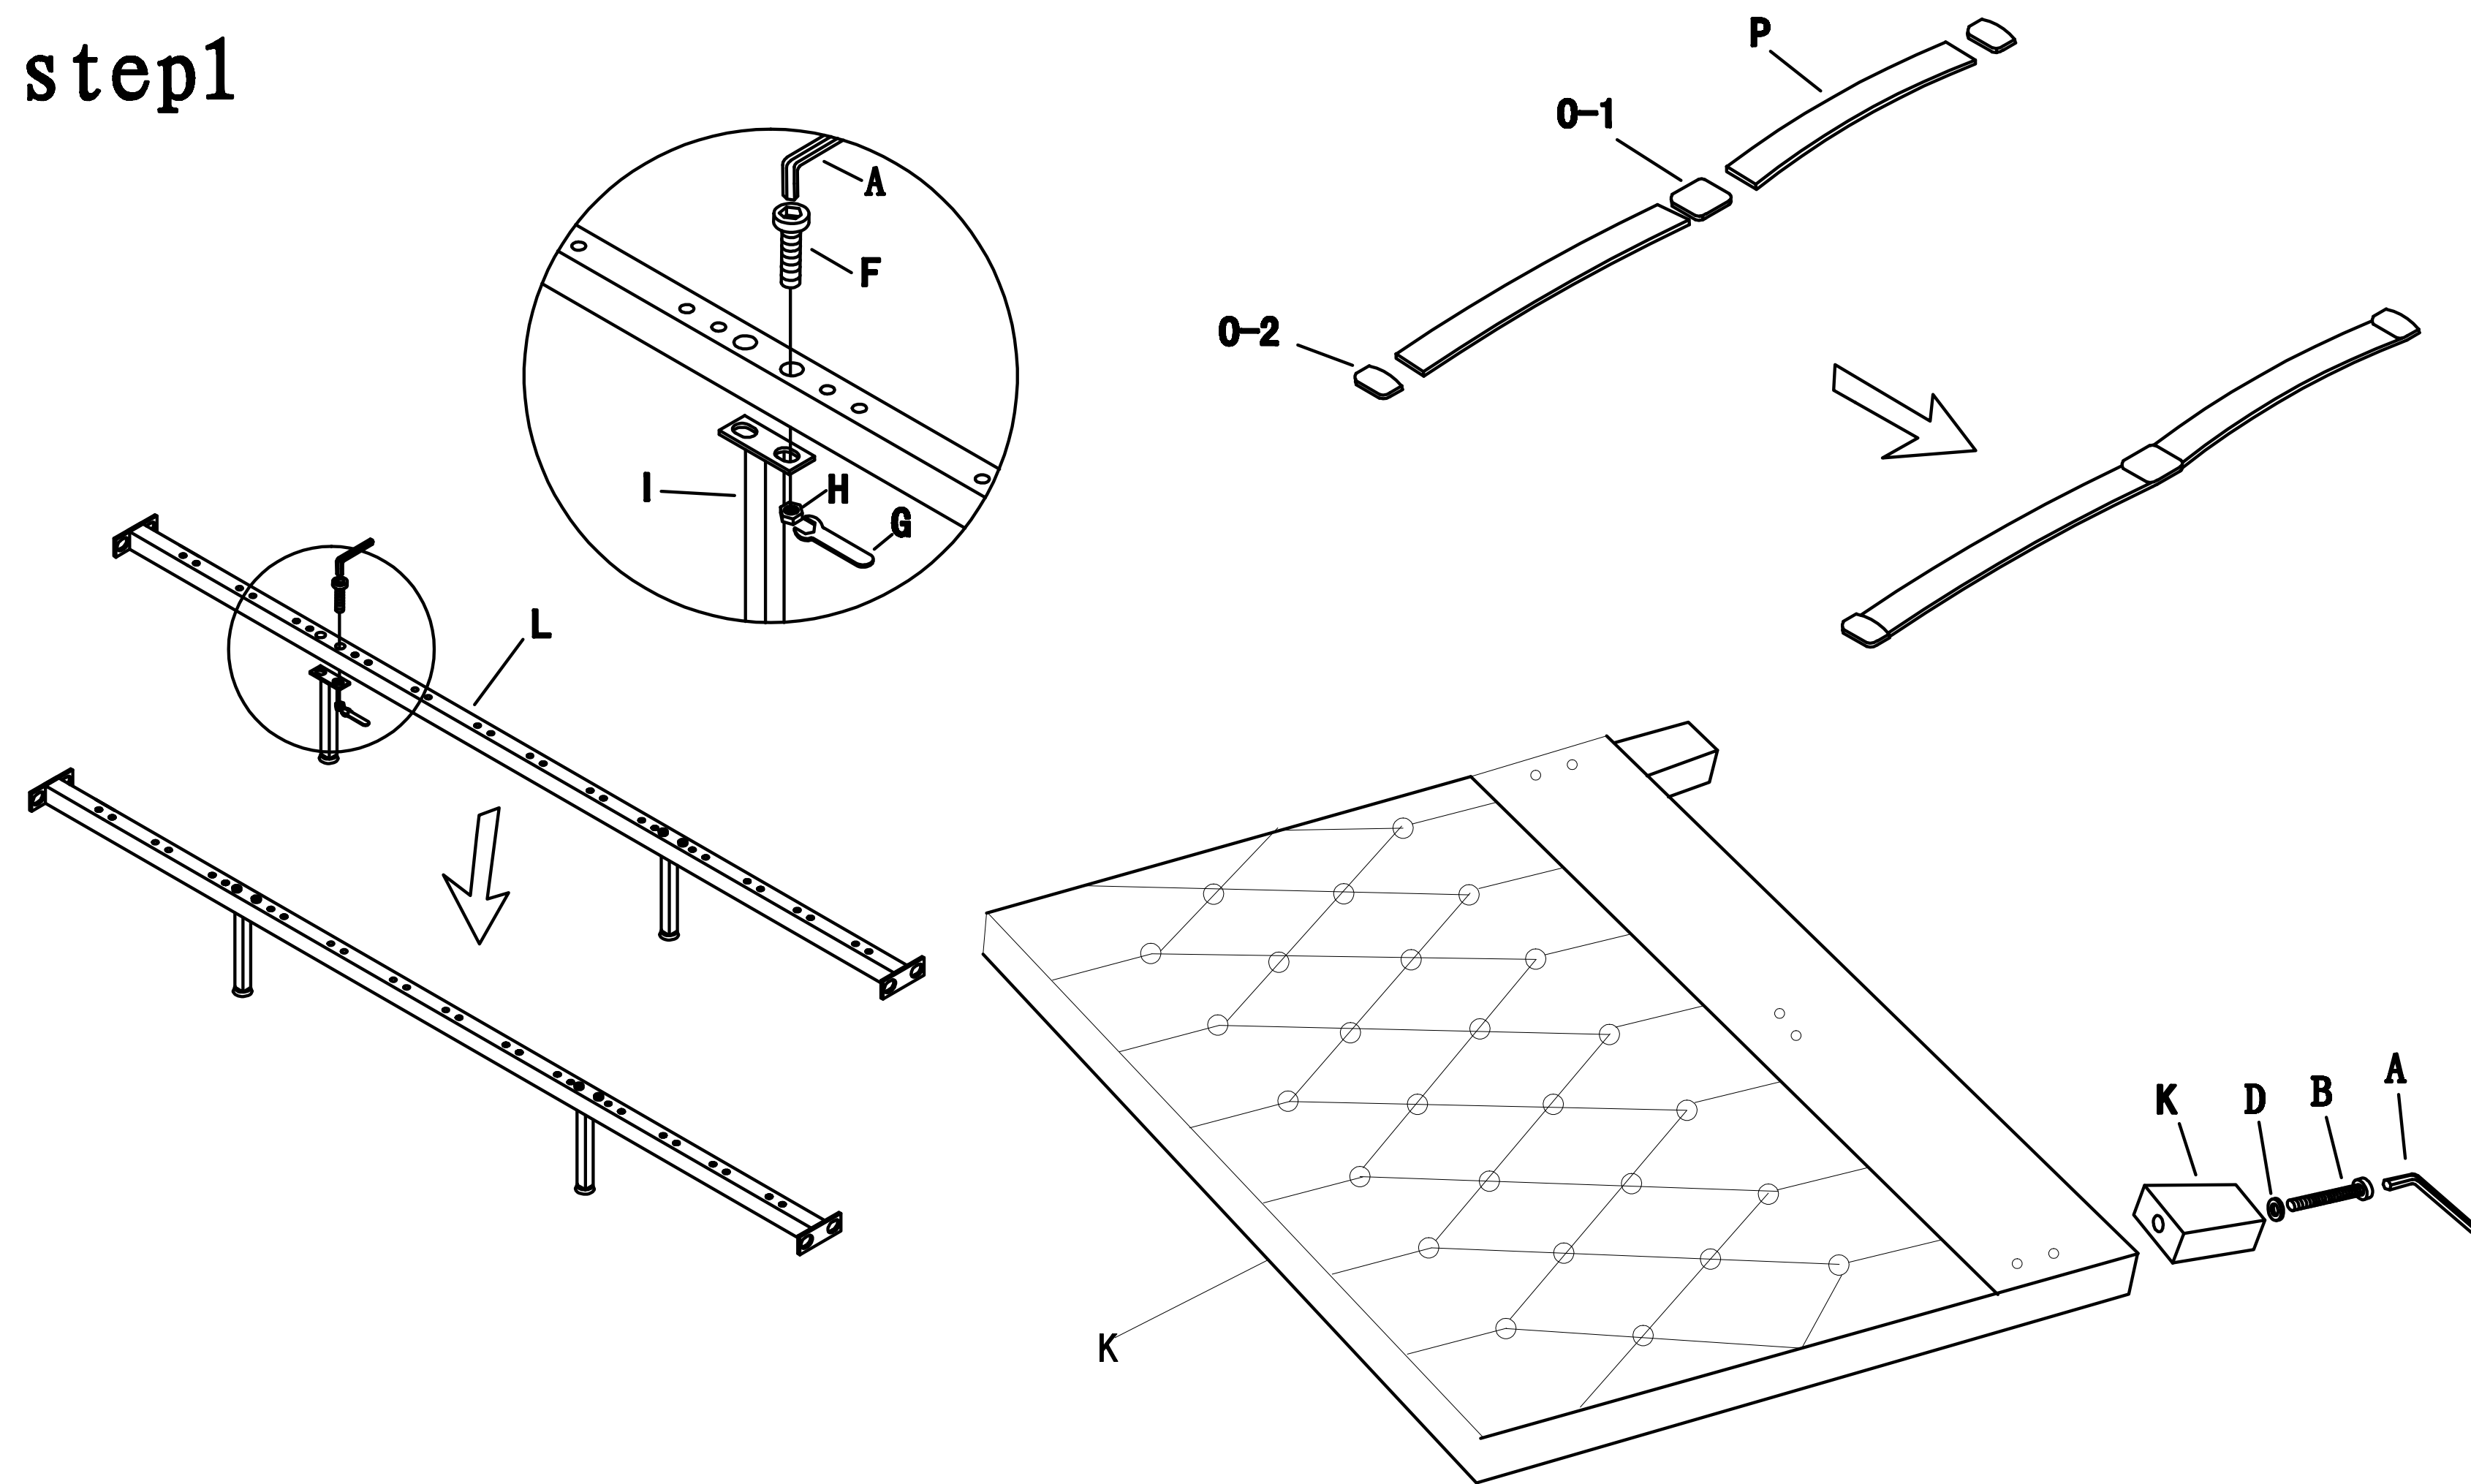

PARTS LIST (QUEEN SIZE)

<p>A 1pc Allen key M5</p> 	<p>B 4pcs Bolt ϕ 5/16*65mm</p> 	<p>C 8pcs spring washer ϕ 5/16*12mm</p> 	<p>D 12pcs flat washer ϕ 5/16*16mm</p> 
<p>E 12pcs Bolt ϕ 5/16*25mm</p> 	<p>F 4pcs Bolt ϕ 5/16*40mm</p> 	<p>G 1pc spanner</p> 	<p>H 4pcs nut ϕ 5/16*13mm</p> 
<p>I 2pcs support legs</p> 	<p>J 2pcs side rails</p> 	<p>K 4 pcs legs</p> 	<p>L 1pc middle support bars</p> 
<p>M 1 pc headboard</p> 	<p>N 1 pc footboard</p> 	<p>O plastic cover</p> <p>O-1 (13pcs) </p> <p>O-2 (26pcs) </p>	<p>P 26pcs slats</p> 

ASSEMBLY INSTRUCTION (QUEEN SIZE)

step1

step2

step3

step4

step5