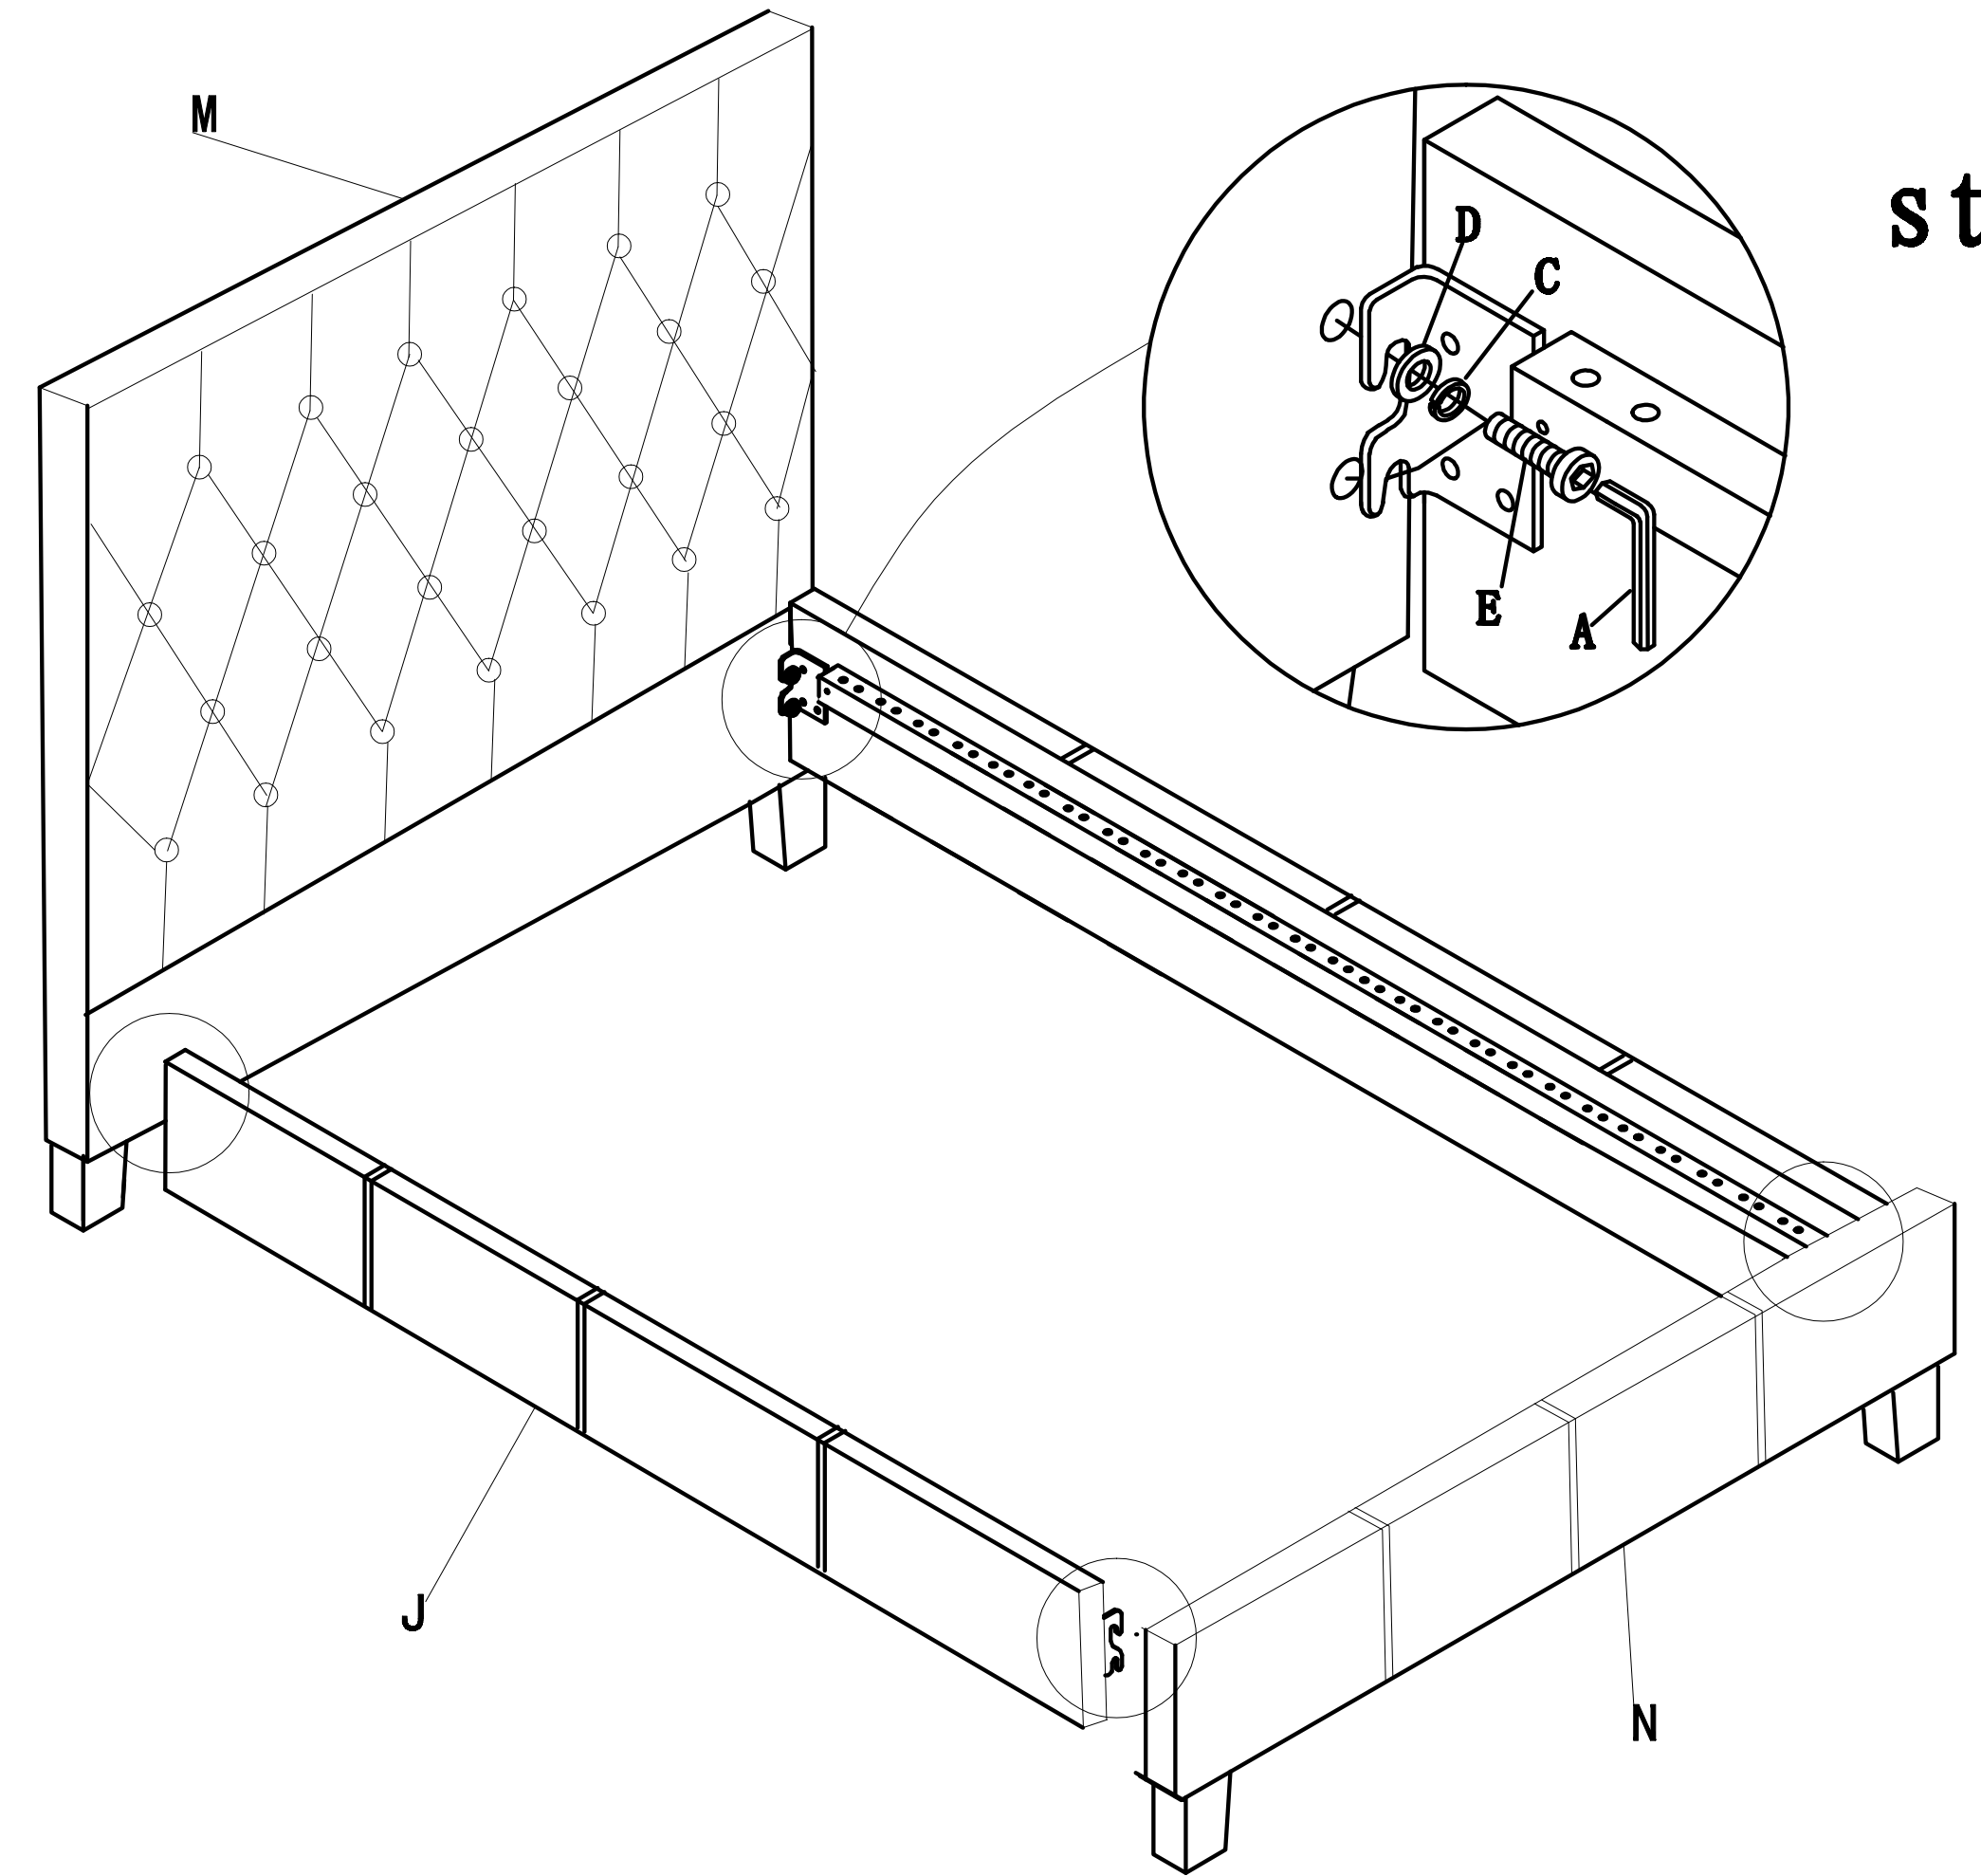

PARTS LIST (QUEEN SIZE)

<p>A 1pc Allen key M5</p> 	<p>B 4pcs Bolt ϕ 5/16*65mm</p> 	<p>C 8pcs spring washer ϕ 5/16*12mm</p> 	<p>D 12pcs flat washer ϕ 5/16*16mm</p> 
<p>E 12pcs Bolt ϕ 5/16*25mm</p> 	<p>F 4pcs Bolt ϕ 5/16*40mm</p> 	<p>G 1pc spanner</p> 	<p>H 4pcs nut ϕ 5/16*13mm</p> 
<p>I 2pcs support legs</p> 	<p>J 2pcs side rails</p> 	<p>K 4 pcs legs</p> 	<p>L 1pc middle support bars</p> 
<p>M 1 pc headboard</p> 	<p>N 1 pc footboard</p> 	<p>O plastic cover</p> <p>O-1 (13pcs) </p> <p>O-2 (26pcs) </p>	<p>P 26pcs slats</p> 

ASSEMBLY INSTRUCTION (QUEEN SIZE)

step1

step2

step3

step4

step5