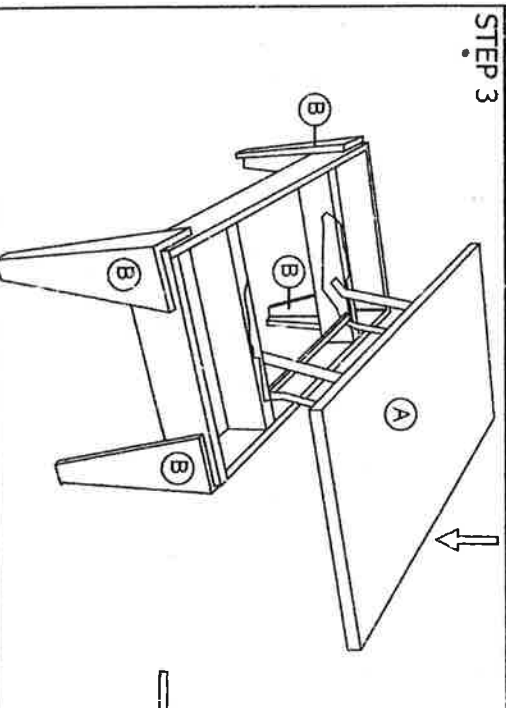

MODEL : T-5135 COFFEE TABLE

ASSEMBLY INSTRUCTION

Important note :

- Place all wooden part on a clean and smooth surface such as rug or carpet to avoid the part from being scratch
- Please follow the assembly instruction step by step
- Do not tighten all screw until the table fully set-up

PARTS LIST		
NO	DESCRIPTION	QTY
A	TABLE TOP	1
B	TABLE LEG	4

HARDWARE LIST		
NO	DESCRIPTION	QTY
1	JCBC SCREW M6 x 35mm	16 PCS
2	SPRING WASHER	16 PCS
3	FLAT WASHER	16 PCS
4	ALLEN KEY	1 PC

COMPLETED ASSEMBLE