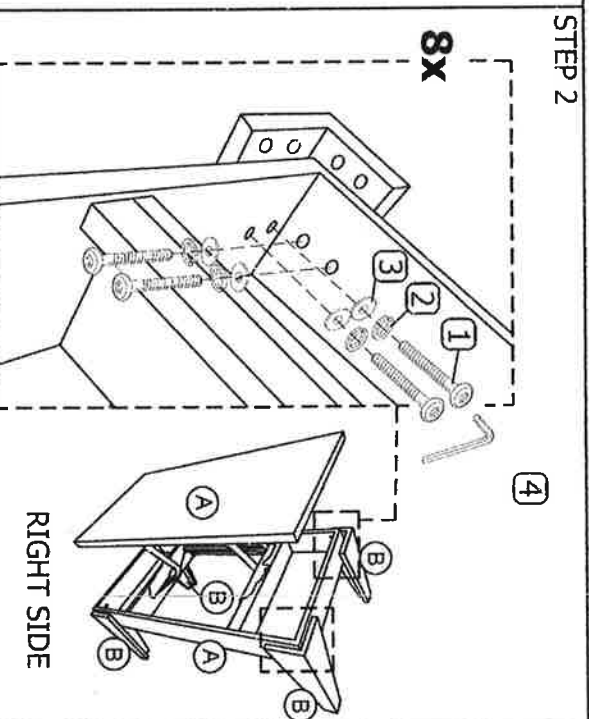

PARTS LIST		QTY
NO	DESCRIPTION	QTY
A	Dessus de la table	1
B	Pied de table	4

HARDWARE LIST		
NO	DESCRIPTION	QTY
1	JCBC SCREW M6 x 35mm	16 PCS
2	Rondelle élastique	16 PCS
3	Rondelle plate	16 PCS
4	Cle Allen	1 PC

# ASSEMBLY INSTRUCTION

Important note :

- Place all wooden part on a clean and smooth surface such as rug or carpet to avoid the part from being scratch
- Please follow the assembly instruction step by step
- Do not tighten all screw until the table fully set-up

PARTS LIST		
NO	DESCRIPTION	QTY
A	TABLE TOP	1
B	TABLE LEG	4

HARDWARE LIST		
NO	DESCRIPTION	QTY
1	JCBC SCREW M6 x 35mm	16 PCS
2	SPRING WASHER	16 PCS
3	FLAT WASHER	16 PCS
4	ALLEN KEY	1 PC

**COMPLETED ASSEMBLE**