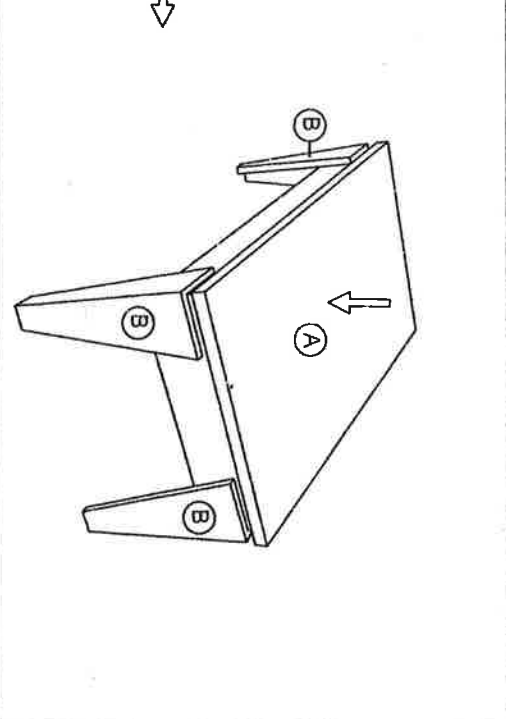

MODEL : T-5135 COFFEE TABLE

ASSEMBLY INSTRUCTION

Important note :

- Place all wooden part on a clean and smooth surface such as rug or carpet to avoid the part from being scratch
- Please follow the assembly instruction step by step
- Do not tighten all screw until the table fully set-up

PARTS LIST		
NO	DESCRIPTION	QTY
A	TABLE TOP	1
B	TABLE LEG	4

HARDWARE LIST		
NO	DESCRIPTION	QTY
1	JCBC SCREW M6 x 35mm	16 PCS
2	SPRING WASHER	16 PCS
3	FLAT WASHER	16 PCS
4	ALLEN KEY	1 PC

COMPLETED ASSEMBLE