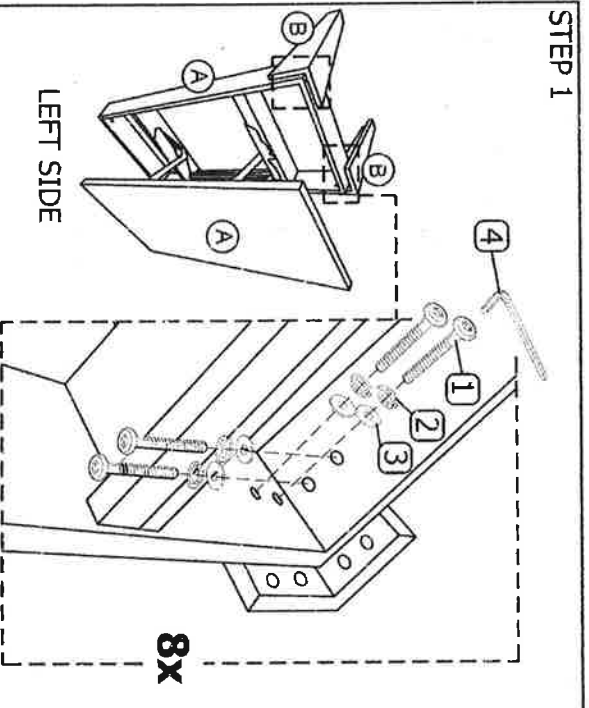

PARTS LIST		QTY
NO	DESCRIPTION	QTY
A	Dessus de la table	1
B	Pied de table	4

HARDWARE LIST		
NO	DESCRIPTION	QTY
1	JCBC SCREW M6 x 35mm	16 PCS
2	Rondelle élastique	16 PCS
3	Rondelle plate	16 PCS
4	Cle Allen	1 PC

# ASSEMBLY INSTRUCTION

Important note :

- Place all wooden part on a clean and smooth surface such as rug or carpet to avoid the part from being scratch
- Please follow the assembly instruction step by step
- Do not tighten all screw until the table fully set-up

PARTS LIST		
NO	DESCRIPTION	QTY
A	TABLE TOP	1
B	TABLE LEG	4

HARDWARE LIST		
NO	DESCRIPTION	QTY
1	JCBC SCREW M6 x 35mm	16 PCS
2	SPRING WASHER	16 PCS
3	FLAT WASHER	16 PCS
4	ALLEN KEY	1 PC

**COMPLETED ASSEMBLE**