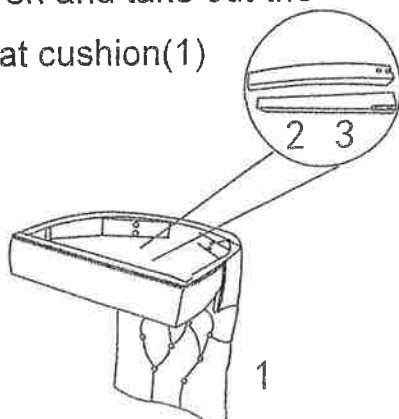

T-246 - GREY

ASSEMBLY INSTRUCTION

PARTS LIST

No	Drawing	Description	Qty
1		SEAT CUSHION	1
2		BACK LEG	2
3		FORNT LEG	2

HARDWARE LIST

No	Drawing	Description	Qty
A		5mm	1
B		$\phi 5/16 * 2-1/4"$	4
E		$\phi 5/16 * 1-3/4"$	4
C		$\phi 5/16$	8
D		$\phi 5/16$	8

Complete assembly

STEP 1

Open the non-woven and take out the Legs(2,3)from seat cushion(1)

STEP 2

Recover the non-woven cloth