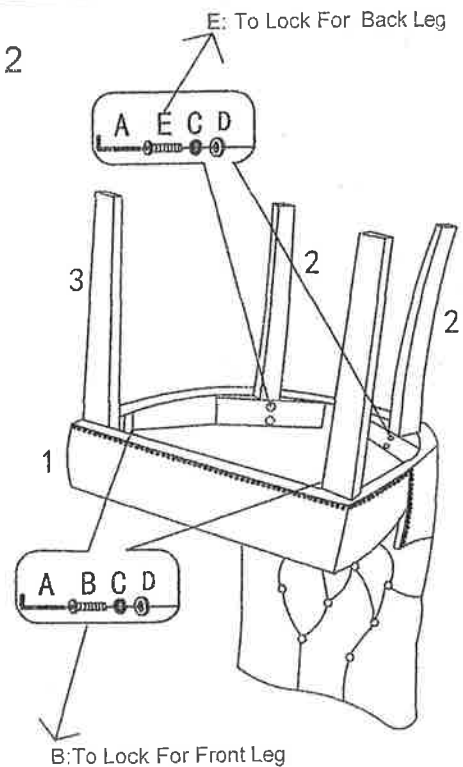

T-246 - GREY

ASSEMBLY INSTRUCTION

PARTS LIST

No	Drawing	Description	Qty
1		SEAT CUSHION	1
2		BACK LEG	2
3		FORNT LEG	2

HARDWARE LIST

No	Drawing	Description	Qty
A		5mm	1
B		$\phi 5/16 * 2-1/4"$	4
E		$\phi 5/16 * 1-3/4"$	4
C		$\phi 5/16$	8
D		$\phi 5/16$	8

Complete assembly

STEP 1

Open the non-woven and take out the Legs(2,3)from seat cushion(1)

STEP 2

Recover the non-woven cloth