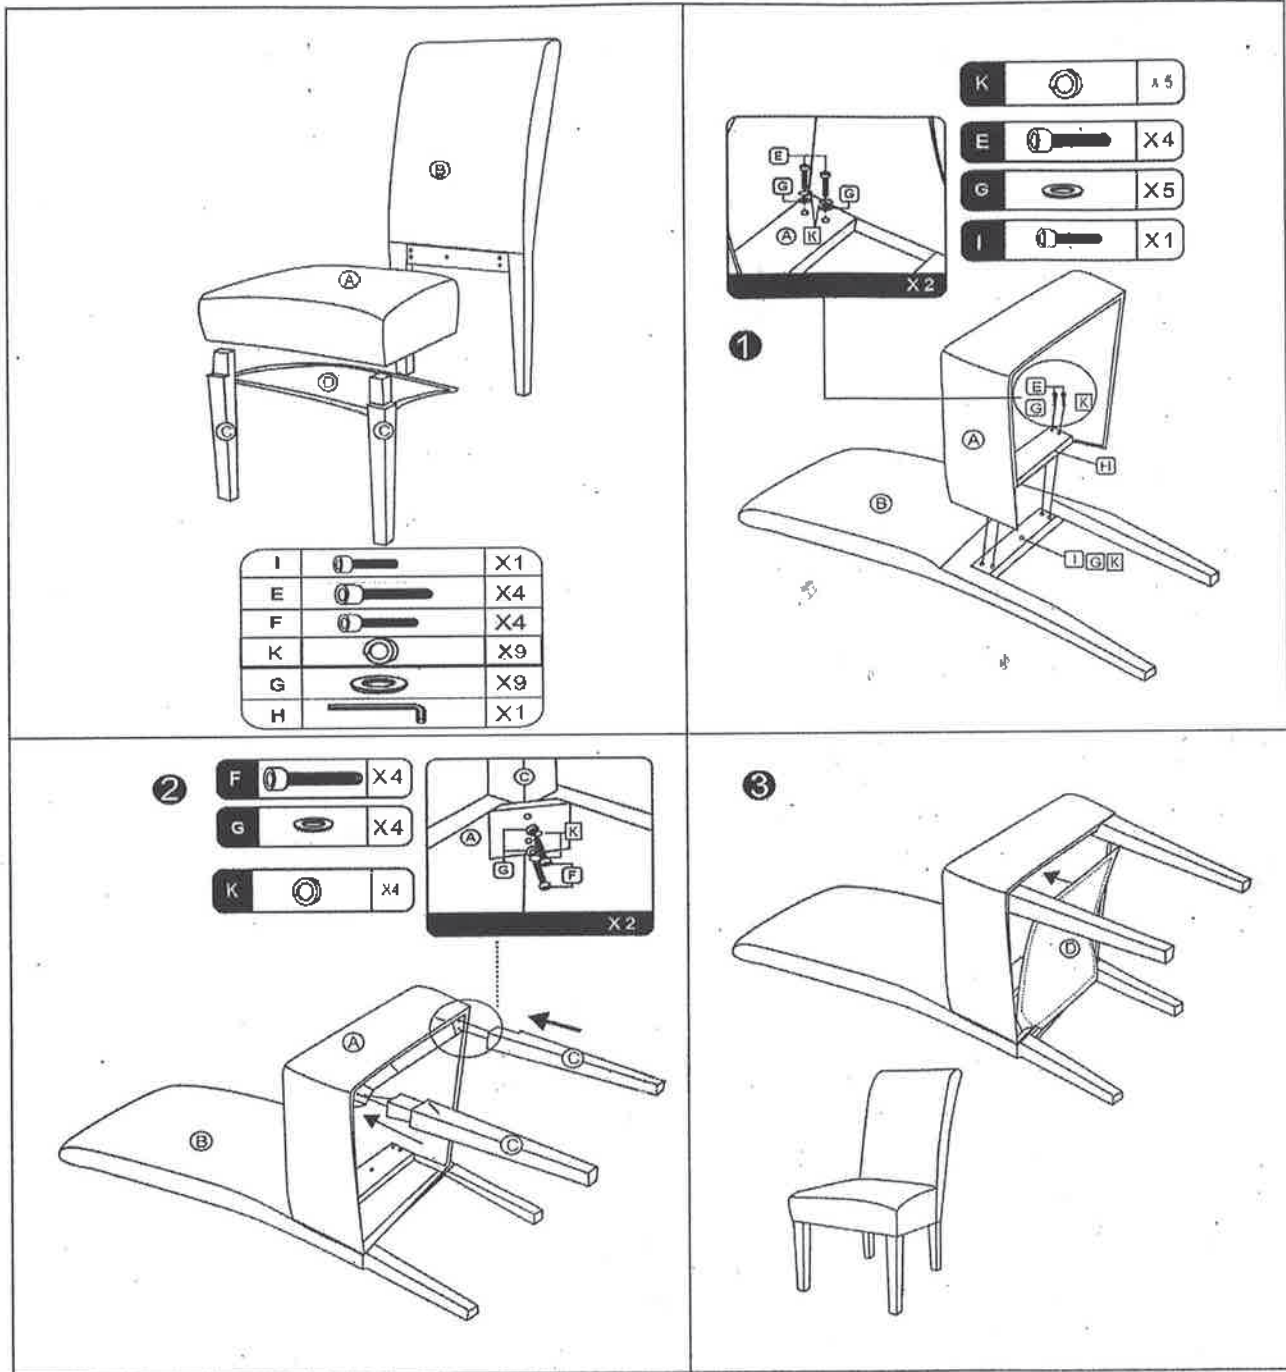

# DINING CHAIR ASSEMBLE INSTRUCTION

T249

## WARNING:

- DO NOT STAND ON THIS STOOL. DO NOT USE THIS STOOL AS A STEP LADDER.
- USE THIS PRODUCT ONLY FOR SEATING ONE PERSON AT A TIME.
- DO NOT USE THIS STOOL UNLESS ALL BOLTS, SCREWS AND KNOBS ARE FIRMLY SECURED.
- AT LEAST EVERY 4 MONTHS, CHECK ALL BOLTS, SCREWS AND KNOBS TO BE SURE THEY ARE TIGHT.
- IF PARTS ARE MISSING, BROKEN, DAMAGED OR WORN, STOP USING THIS PRODUCT UNTIL REPAIRS ARE MADE USING FACTORY AUTHORIZED PARTS.
- FAILURE TO FOLLOW THESE WARNINGS COULD RESULT IN SERIOUS INJURY.