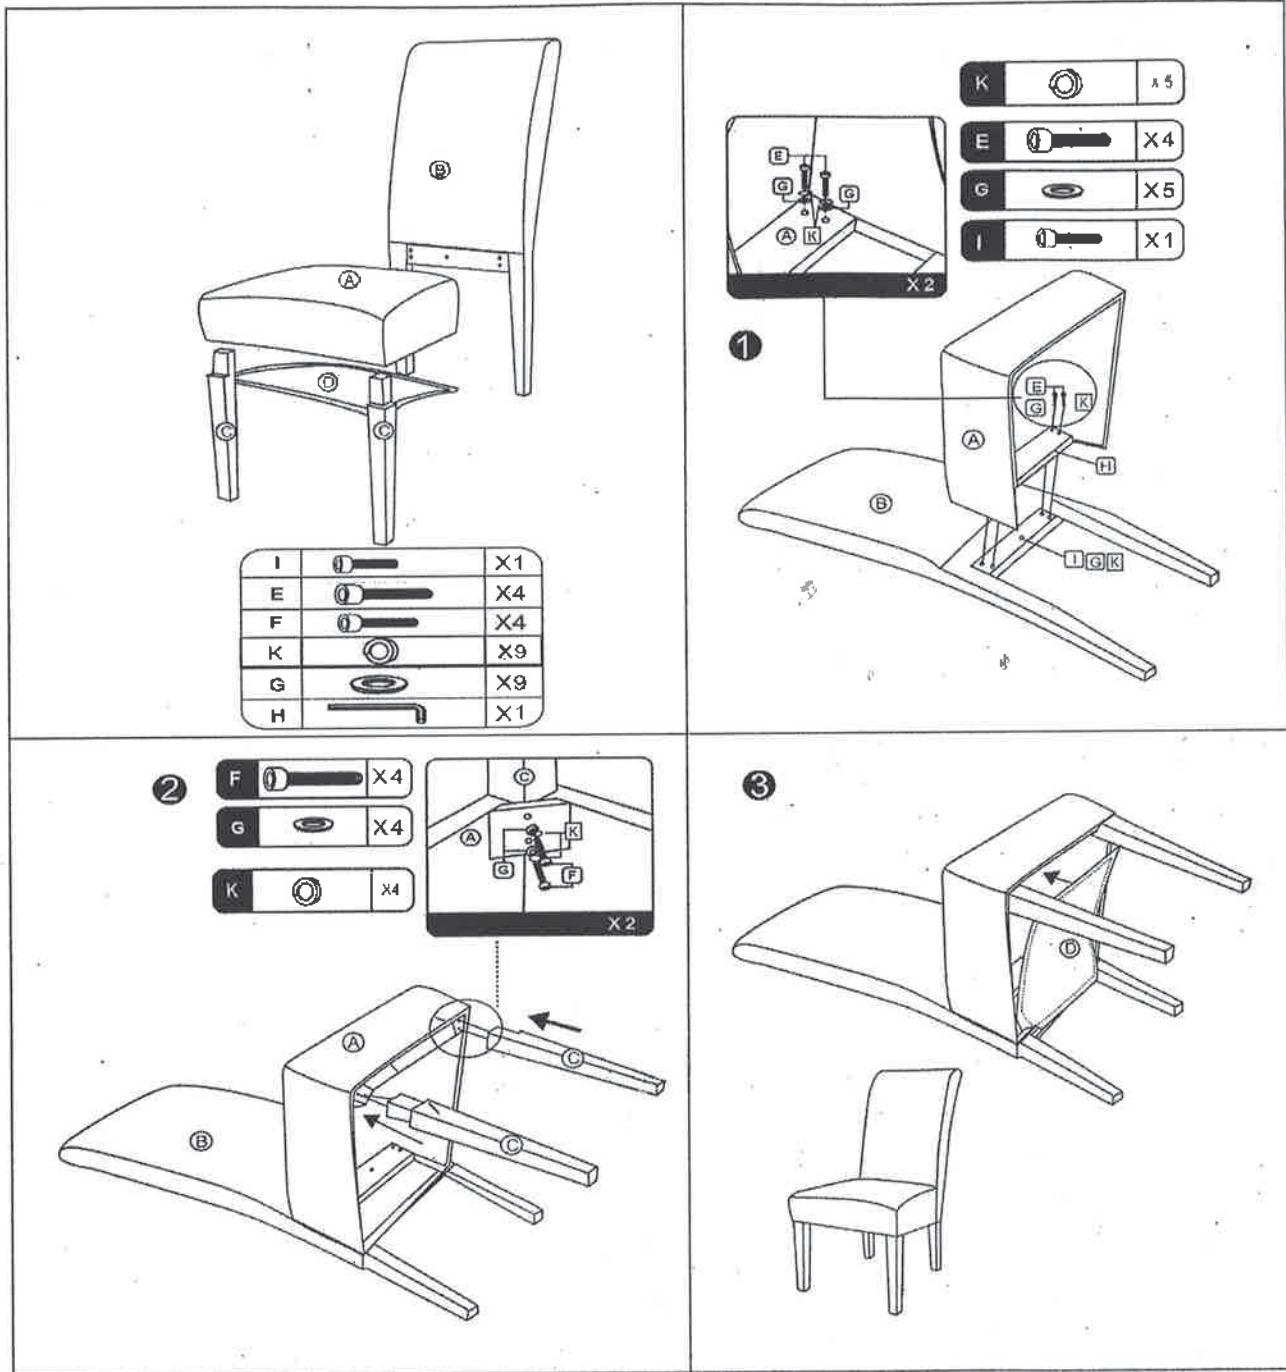

DINING CHAIR ASSEMBLE INSTRUCTION

T250

WARNING:

- DO NOT STAND ON THIS STOOL. DO NOT USE THIS STOOL AS A STEP LADDER.
- USE THIS PRODUCT ONLY FOR SEATING ONE PERSON AT A TIME.
- DO NOT USE THIS STOOL UNLESS ALL BOLTS, SCREWS AND KNOBS ARE FIRMLY SECURED.
- AT LEAST EVERY 4 MONTHS, CHECK ALL BOLTS, SCREWS AND KNOBS TO BE SURE THEY ARE TIGHT.
- IF PARTS ARE MISSING, BROKEN, DAMAGED OR WORN, STOP USING THIS PRODUCT UNTIL REPAIRS ARE MADE USING FACTORY AUTHORIZED PARTS.
- FAILURE TO FOLLOW THESE WARNINGS COULD RESULT IN SERIOUS INJURY.