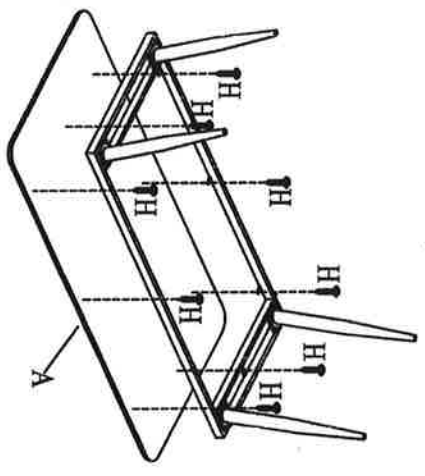

ASSEMBLY INSTRUCTION

ATTENTION: Please do not fully tighten the bolts/screws until all in place.

PARTS LIST

COFFEE TABLE TOP A x 1 PC	COFFEE TABLE TOP FRAME B x 1 PC	COFFEE TABLE LEG C x 4 PCS	END TABLE TOP D x 2 PCS	END TABLE TOP FRAME E x 2 PCS	END TABLE LEG F x 8 PCS
------------------------------	------------------------------------	-------------------------------	----------------------------	----------------------------------	----------------------------

HARDWARE LIST

BOLT Ø1/4 x 5/8"	SCREW Ø5 x 14mm	ALLEN WRENCH
G x 48 PCS	H x 16 PCS	I x 1 PC