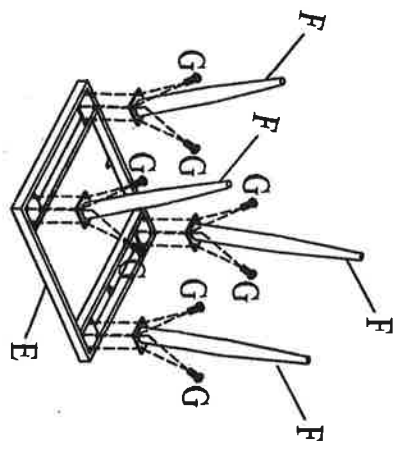

ASSEMBLY INSTRUCTION

ATTENTION: Please do not fully tighten the bolts/screws until all in place.

PARTS LIST

COFFEE TABLE TOP A x 1 PC	COFFEE TABLE TOP FRAME B x 1 PC	COFFEE TABLE LEG C x 4 PCS	END TABLE TOP D x 2 PCS	END TABLE TOP FRAME E x 2 PCS	END TABLE LEG F x 8 PCS
------------------------------	------------------------------------	-------------------------------	----------------------------	----------------------------------	----------------------------

HARDWARE LIST

BOLT Ø1/4 x 5/8"	SCREW Ø5 x 14mm	ALLEN WRENCH
G x 48 PCS	H x 16 PCS	I x 1 PC