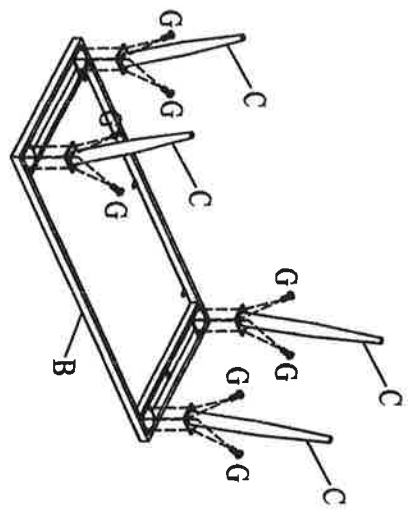

ASSEMBLY INSTRUCTION

ATTENTION: Please do not fully tighten the bolts/screws until all in place.

PARTS LIST

COFFEE TABLE TOP A x 1 PC	COFFEE TABLE TOP FRAME B x 1 PC	COFFEE TABLE LEG C x 4 PCS	END TABLE TOP D x 2 PCS	END TABLE TOP FRAME E x 2 PCS	END TABLE LEG F x 8 PCS
------------------------------	------------------------------------	-------------------------------	----------------------------	----------------------------------	----------------------------

HARDWARE LIST

BOLT Ø1/4 x 5/8"	SCREW Ø5 x 14mm	ALLEN WRENCH
G x 48 PCS	H x 16 PCS	I x 1 PC