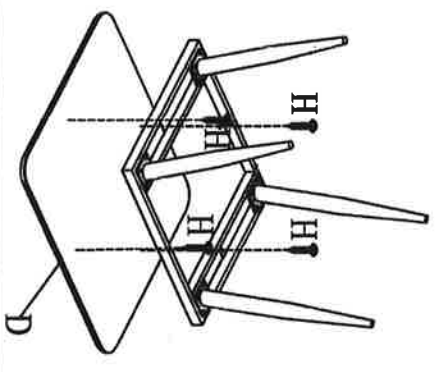

ASSEMBLY INSTRUCTION

ATTENTION: Please do not fully tighten the bolts/screws until all in place.

PARTS LIST

COFFEE TABLE TOP A x 1 PC	COFFEE TABLE TOP FRAME B x 1 PC	COFFEE TABLE LEG C x 4 PCS	END TABLE TOP D x 2 PCS	END TABLE TOP FRAME E x 2 PCS	END TABLE LEG F x 8 PCS
------------------------------	------------------------------------	-------------------------------	----------------------------	----------------------------------	----------------------------

HARDWARE LIST

BOLT Ø1/4 x 5/8"	SCREW Ø5 x 14mm	ALLEN WRENCH
G x 48 PCS	H x 16 PCS	I x 1 PC