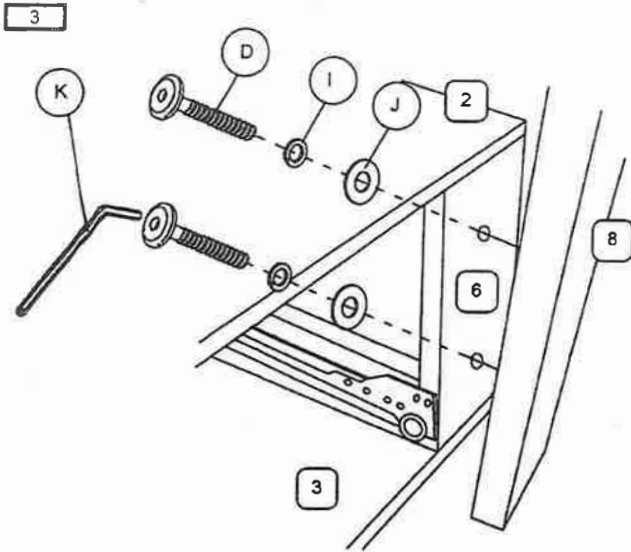

PARTS LIST		
NO	DESCRIPTION	QTY
1	TOP PANEL	1
2	TOP SHELF PANEL	1
3	BOTTOM SHELF PANEL	1
4	SUPPORT TOP	1
5	CENTER LAYER PANEL	2
6	SIDE LAYER PANEL	2
7	BACK SHELF PANEL	2
8	LEG	4
9	LEG PANEL SUPPORT	1

PARTS LIST (DRAWER)		
NO	DESCRIPTION	QTY
10	DRAWER DOOR	3
11	DRAWER SIDE	6
12	DRAWER BACK	3
13	DRAWER BOTTOM	3

HARDWARE LIST		
NO	DESCRIPTION	QTY
A	MINIFIX 2 IN 1 	13 PCS
B	WOOD DOWEL M8 x 35mm 	20 PCS
C	JCBC SCREW M6 x 40mm 	8 PCS
D	JCBC SCREW M6 x 35mm 	9 PCS
E	JCBC SCREW M6 x 30mm 	5 PCS
F	CSK SCREW M4 x 20MM 	24 PCS
H	CSK SCREW M3.5 x 12mm 	54 PCS
I	SPRING WASHER 	16 PCS
J	FLAT WASHER 	16 PCS
K	ALLEN KEY M4 	1 PC
L	RUNNER 250mm 	3 SET
M	PHCD SCREW M3.5 x 16mm 	14 PCS

1

2

ASSEMBLY INSTRUCTION

MODEL : T-788 TV CABINET (LYNN)

ASSEMBLY INSTRUCTION

MODEL : T-788 TV CABINET (LYNN)

9

10

11

COMPLETED ASSEMBLE

ASSEMBLY INSTRUCTION

MODEL : T-788 TV CABINET (LYNN)

9

10

11

COMPLETED ASSEMBLE