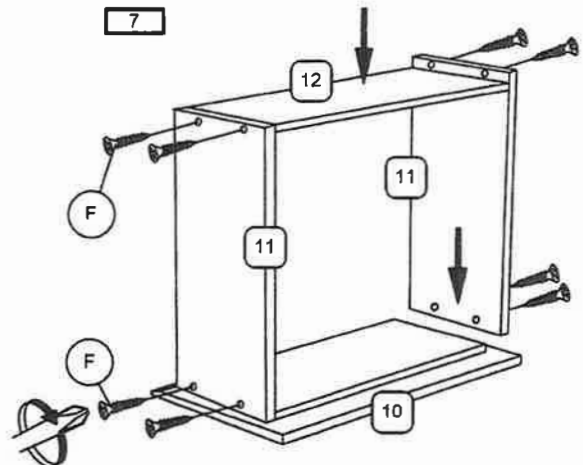

PARTS LIST (DRAWER)		
NO	DESCRIPTION	QTY
10	PORTE TIROIR	3
11	TIROIR DE CÔTÉ	6
12	TIROIR DE DOS	3
13	TIROIR DE BASE	3

HARDWARE LIST		
NO	DESCRIPTION	QTY
A	MINIFIX 2 IN 1 	13 PCS
B	GOUJON M8 x 35mm 	20 PCS
C	JCBC SCREW M6 x 40mm 	8 PCS
D	JCBC SCREW M6 x 35mm 	9 PCS
E	JCBC SCREW M6 x 30mm 	5 PCS
F	CSK SCREW M4 x 20MM 	24 PCS
H	CSK SCREW M3,5 x 12mm 	54 PCS
I	Rondelle élastique 	16 PCS
J	Rondelle plate 	16 PCS
K	M4 Cle Allen 	1 PC
L	COUREUR 250mm 	3 SET
M	PHCD SCREW M3,5 x 16mm 	14 PCS

1

2

ASSEMBLY INSTRUCTION

MODEL : T-788 TV CABINET (LYNN)

ASSEMBLY INSTRUCTION

MODEL : T-788 TV CABINET (LYNN)

9

10