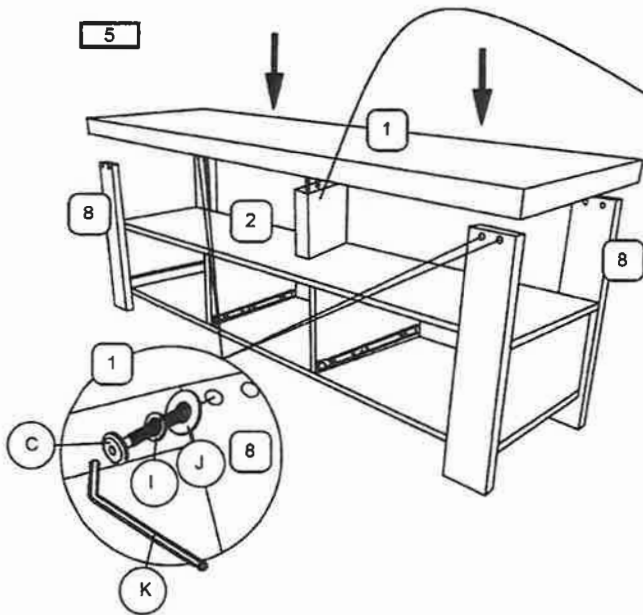

PARTS LIST (DRAWER)		
NO	DESCRIPTION	QTY
10	PORTE TIROIR	3
11	TIROIR DE CÔTÉ	6
12	TIROIR DE DOS	3
13	TIROIR DE BASE	3

HARDWARE LIST		
NO	DESCRIPTION	QTY
A	MINIFIX 2 IN 1 	13 PCS
B	GOUJON M8 x 35mm 	20 PCS
C	JCBC SCREW M6 x 40mm 	8 PCS
D	JCBC SCREW M6 x 35mm 	9 PCS
E	JCBC SCREW M6 x 30mm 	5 PCS
F	CSK SCREW M4 x 20MM 	24 PCS
H	CSK SCREW M3,5 x 12mm 	54 PCS
I	Rondelle élastique 	16 PCS
J	Rondelle plate 	16 PCS
K	M4 Cle Allen 	1 PC
L	COUREUR 250mm 	3 SET
M	PHCD SCREW M3,5 x 16mm 	14 PCS

1

2

ASSEMBLY INSTRUCTION

MODEL : T-788 TV CABINET (LYNN)

ASSEMBLY INSTRUCTION

MODEL : T-788 TV CABINET (LYNN)

9

10