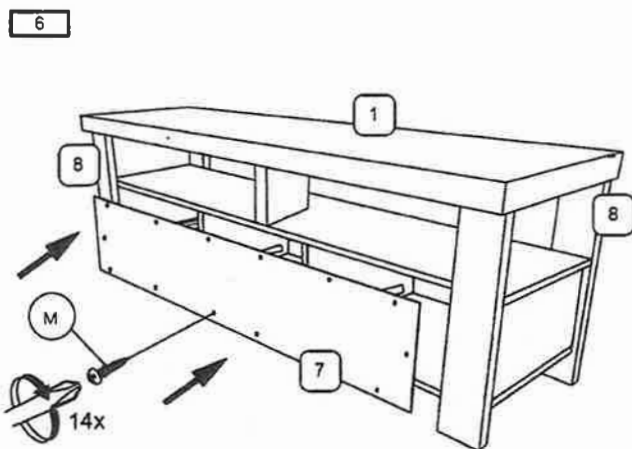

PARTS LIST (DRAWER)		
NO	DESCRIPTION	QTY
10	PORTE TIROIR	3
11	TIROIR DE CÔTÉ	6
12	TIROIR DE DOS	3
13	TIROIR DE BASE	3

HARDWARE LIST		
NO	DESCRIPTION	QTY
A	MINIFIX 2 IN 1 	13 PCS
B	GOUJON M8 x 35mm 	20 PCS
C	JCBC SCREW M6 x 40mm 	8 PCS
D	JCBC SCREW M6 x 35mm 	9 PCS
E	JCBC SCREW M6 x 30mm 	5 PCS
F	CSK SCREW M4 x 20MM 	24 PCS
H	CSK SCREW M3,5 x 12mm 	54 PCS
I	Rondelle élastique 	16 PCS
J	Rondelle plate 	16 PCS
K	M4 Cle Allen 	1 PC
L	COUREUR 250mm 	3 SET
M	PHCD SCREW M3,5 x 16mm 	14 PCS

1

2

ASSEMBLY INSTRUCTION

MODEL : T-788 TV CABINET (LYNN)

ASSEMBLY INSTRUCTION

MODEL : T-788 TV CABINET (LYNN)

9

10