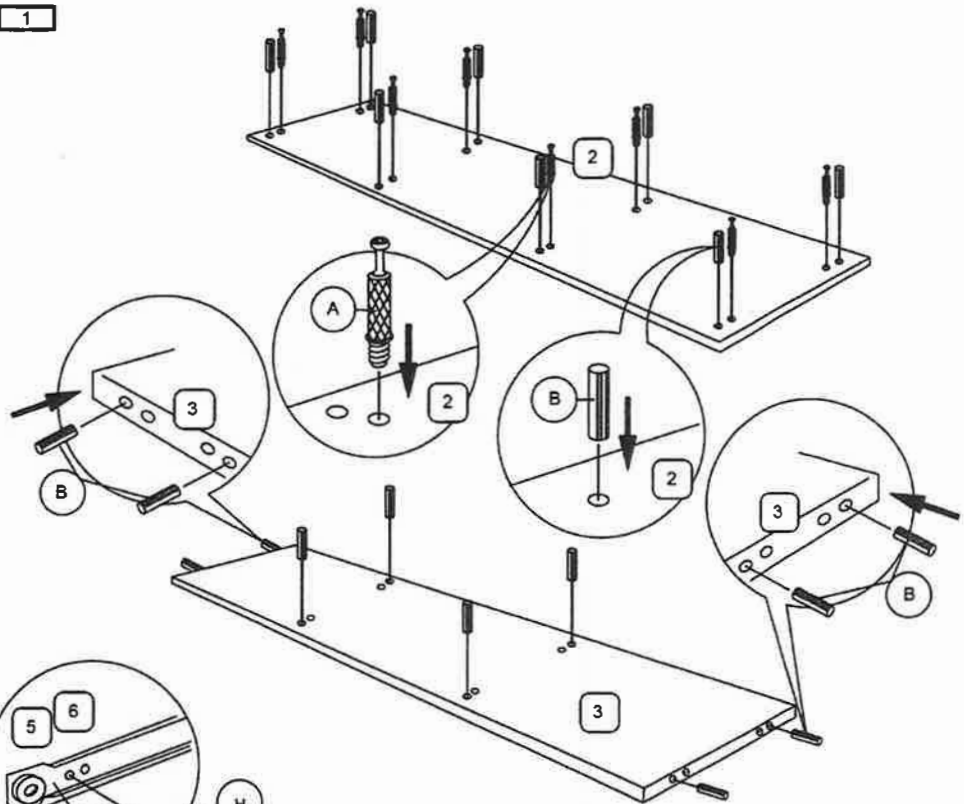

ASSEMBLY INSTRUCTION

MODEL : T-788 TV CABINET (LYNN)

Important note : - Place all wooden part on a clean and smooth surface such as rug or carpet to avoid the part from being scratch
:- Please follow the assembly instruction step by step
:- Do not tighten all screw until the table is fully set-up

PARTS LIST		
NO	DESCRIPTION	QTY
1	TOP PANEL	1
2	TOP SHELF PANEL	1
3	BOTTOM SHELF PANEL	1
4	SUPPORT TOP	1
5	CENTER LAYER PANEL	2
6	SIDE LAYER PANEL	2
7	BACK SHELF PANEL	2
8	LEG	4
9	LEG PANEL SUPPORT	1

PARTS LIST (DRAWER)		
NO	DESCRIPTION	QTY
10	DRAWER DOOR	3
11	DRAWER SIDE	6
12	DRAWER BACK	3
13	DRAWER BOTTOM	3

HARDWARE LIST		
NO	DESCRIPTION	QTY
A	MINIFIX 2 IN 1	13 PCS
B	WOOD DOWEL M8 x 35mm	20 PCS
C	JCBC SCREW M6 x 40mm	8 PCS
D	JCBC SCREW M6 x 35mm	9 PCS
E	JCBC SCREW M6 x 30mm	5 PCS
F	CSK SCREW M4 x 20MM	24 PCS
H	CSK SCREW M3.5 x 12mm	54 PCS
I	SPRING WASHER	16 PCS
J	FLAT WASHER	16 PCS
K	ALLEN KEY M4	1 PC
L	RUNNER 250mm	3 SET
M	PHCD SCREW M3.5 x 16mm	14 PCS

1