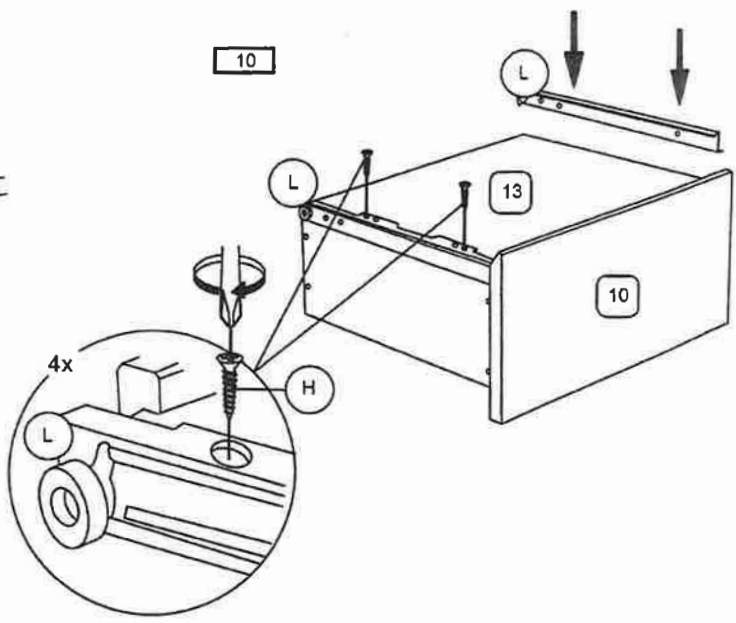

PARTS LIST (DRAWER)		
NO	DESCRIPTION	QTY
10	PORTE TIROIR	3
11	TIROIR DE CÔTÉ	6
12	TIROIR DE DOS	3
13	TIROIR DE BASE	3

HARDWARE LIST		
NO	DESCRIPTION	QTY
A	MINIFIX 2 IN 1 	13 PCS
B	GOUJON M8 x 35mm 	20 PCS
C	JCBC SCREW M6 x 40mm 	8 PCS
D	JCBC SCREW M6 x 35mm 	9 PCS
E	JCBC SCREW M6 x 30mm 	5 PCS
F	CSK SCREW M4 x 20MM 	24 PCS
H	CSK SCREW M3,5 x 12mm 	54 PCS
I	Rondelle élastique 	16 PCS
J	Rondelle plate 	16 PCS
K	M4 Cle Allen 	1 PC
L	COUREUR 250mm 	3 SET
M	PHCD SCREW M3,5 x 16mm 	14 PCS

1

2

ASSEMBLY INSTRUCTION

MODEL : T-788 TV CABINET (LYNN)

ASSEMBLY INSTRUCTION

MODEL : T-788 TV CABINET (LYNN)

9

10