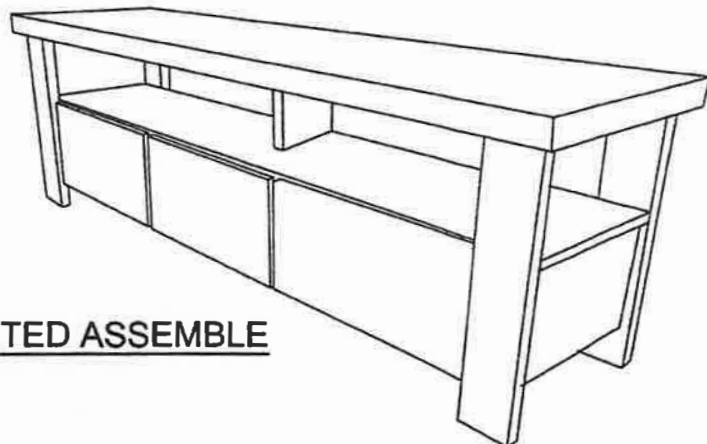

ASSEMBLY INSTRUCTION

MODEL : T-788 TV CABINET (LYNN)

9

10

11

COMPLETED ASSEMBLE