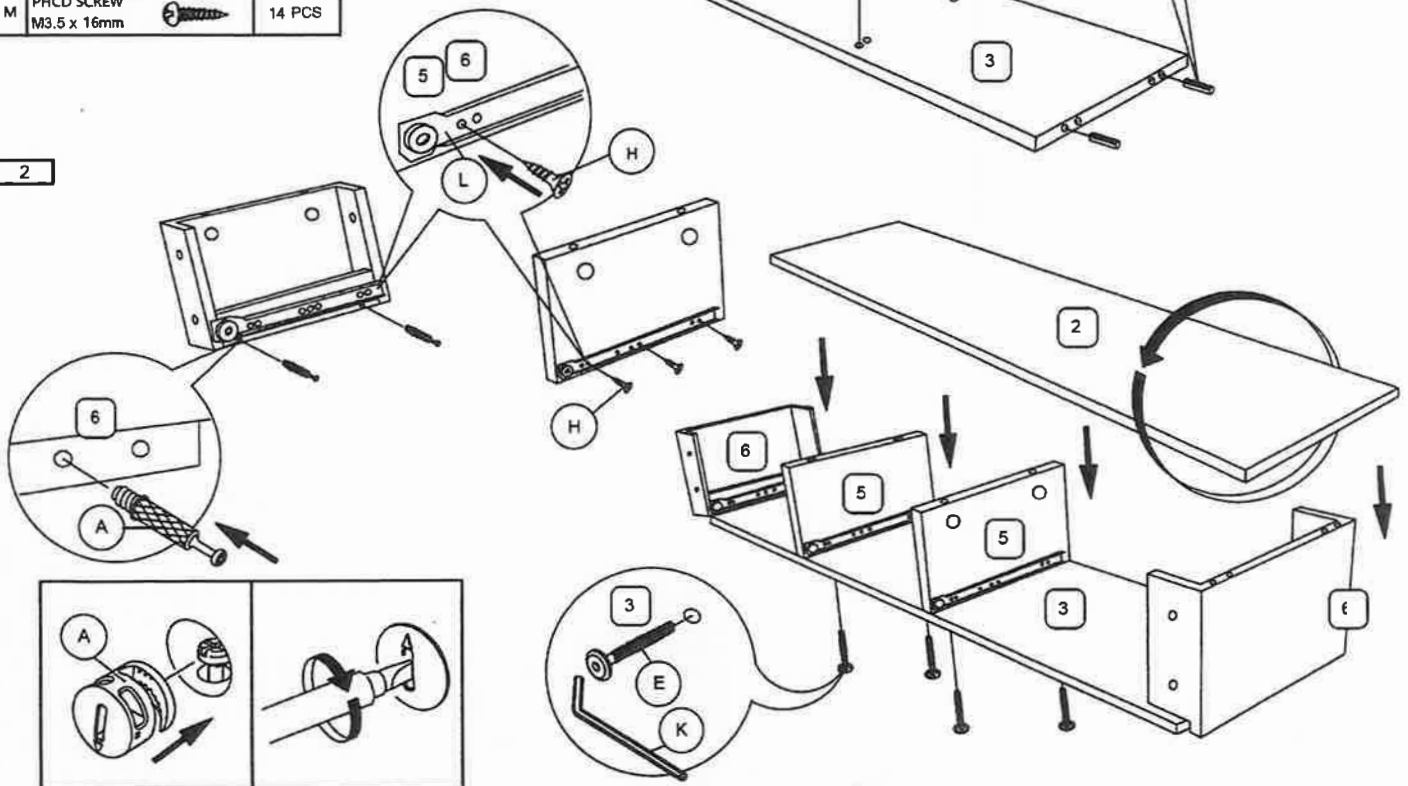

ASSEMBLY INSTRUCTION

MODEL : T-788 TV CABINET (LYNN)

Important note : - Place all wooden part on a clean and smooth surface such as rug or carpet to avoid the part from being scratch
:- Please follow the assembly instruction step by step
:- Do not tighten all screw until the table is fully set-up

PARTS LIST		
NO	DESCRIPTION	QTY
1	TOP PANEL	1
2	TOP SHELF PANEL	1
3	BOTTOM SHELF PANEL	1
4	SUPPORT TOP	1
5	CENTER LAYER PANEL	2
6	SIDE LAYER PANEL	2
7	BACK SHELF PANEL	2
8	LEG	4
9	LEG PANEL SUPPORT	1

PARTS LIST (DRAWER)		
NO	DESCRIPTION	QTY
10	DRAWER DOOR	3
11	DRAWER SIDE	6
12	DRAWER BACK	3
13	DRAWER BOTTOM	3

HARDWARE LIST		
NO	DESCRIPTION	QTY
A	MINIFIX 2 IN 1	13 PCS
B	WOOD DOWEL M8 x 35mm	20 PCS
C	JCBC SCREW M6 x 40mm	8 PCS
D	JCBC SCREW M6 x 35mm	9 PCS
E	JCBC SCREW M6 x 30mm	5 PCS
F	CSK SCREW M4 x 20MM	24 PCS
H	CSK SCREW M3.5 x 12mm	54 PCS
I	SPRING WASHER	16 PCS
J	FLAT WASHER	16 PCS
K	ALLEN KEY M4	1 PC
L	RUNNER 250mm	3 SET
M	PHCD SCREW M3.5 x 16mm	14 PCS

1

2