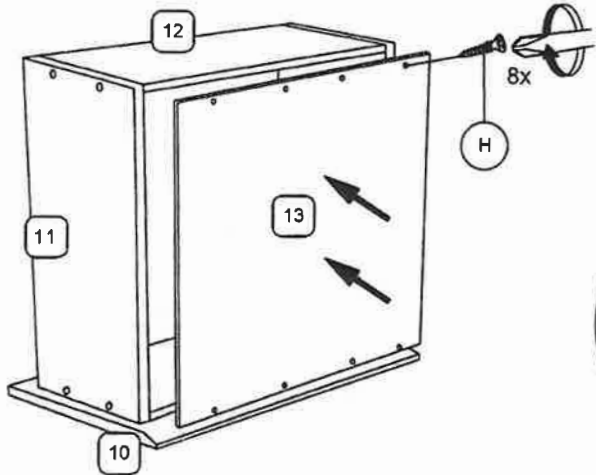

PARTS LIST (DRAWER)		
NO	DESCRIPTION	QTY
10	PORTE TIROIR	3
11	TIROIR DE CÔTÉ	6
12	TIROIR DE DOS	3
13	TIROIR DE BASE	3

HARDWARE LIST		
NO	DESCRIPTION	QTY
A	MINIFIX 2 IN 1 	13 PCS
B	GOUJON M8 x 35mm 	20 PCS
C	JCBC SCREW M6 x 40mm 	8 PCS
D	JCBC SCREW M6 x 35mm 	9 PCS
E	JCBC SCREW M6 x 30mm 	5 PCS
F	CSK SCREW M4 x 20MM 	24 PCS
H	CSK SCREW M3,5 x 12mm 	54 PCS
I	Rondelle élastique 	16 PCS
J	Rondelle plate 	16 PCS
K	M4 Cle Allen 	1 PC
L	COUREUR 250mm 	3 SET
M	PHCD SCREW M3,5 x 16mm 	14 PCS

1

2

ASSEMBLY INSTRUCTION

MODEL : T-788 TV CABINET (LYNN)

ASSEMBLY INSTRUCTION

MODEL : T-788 TV CABINET (LYNN)

9

10