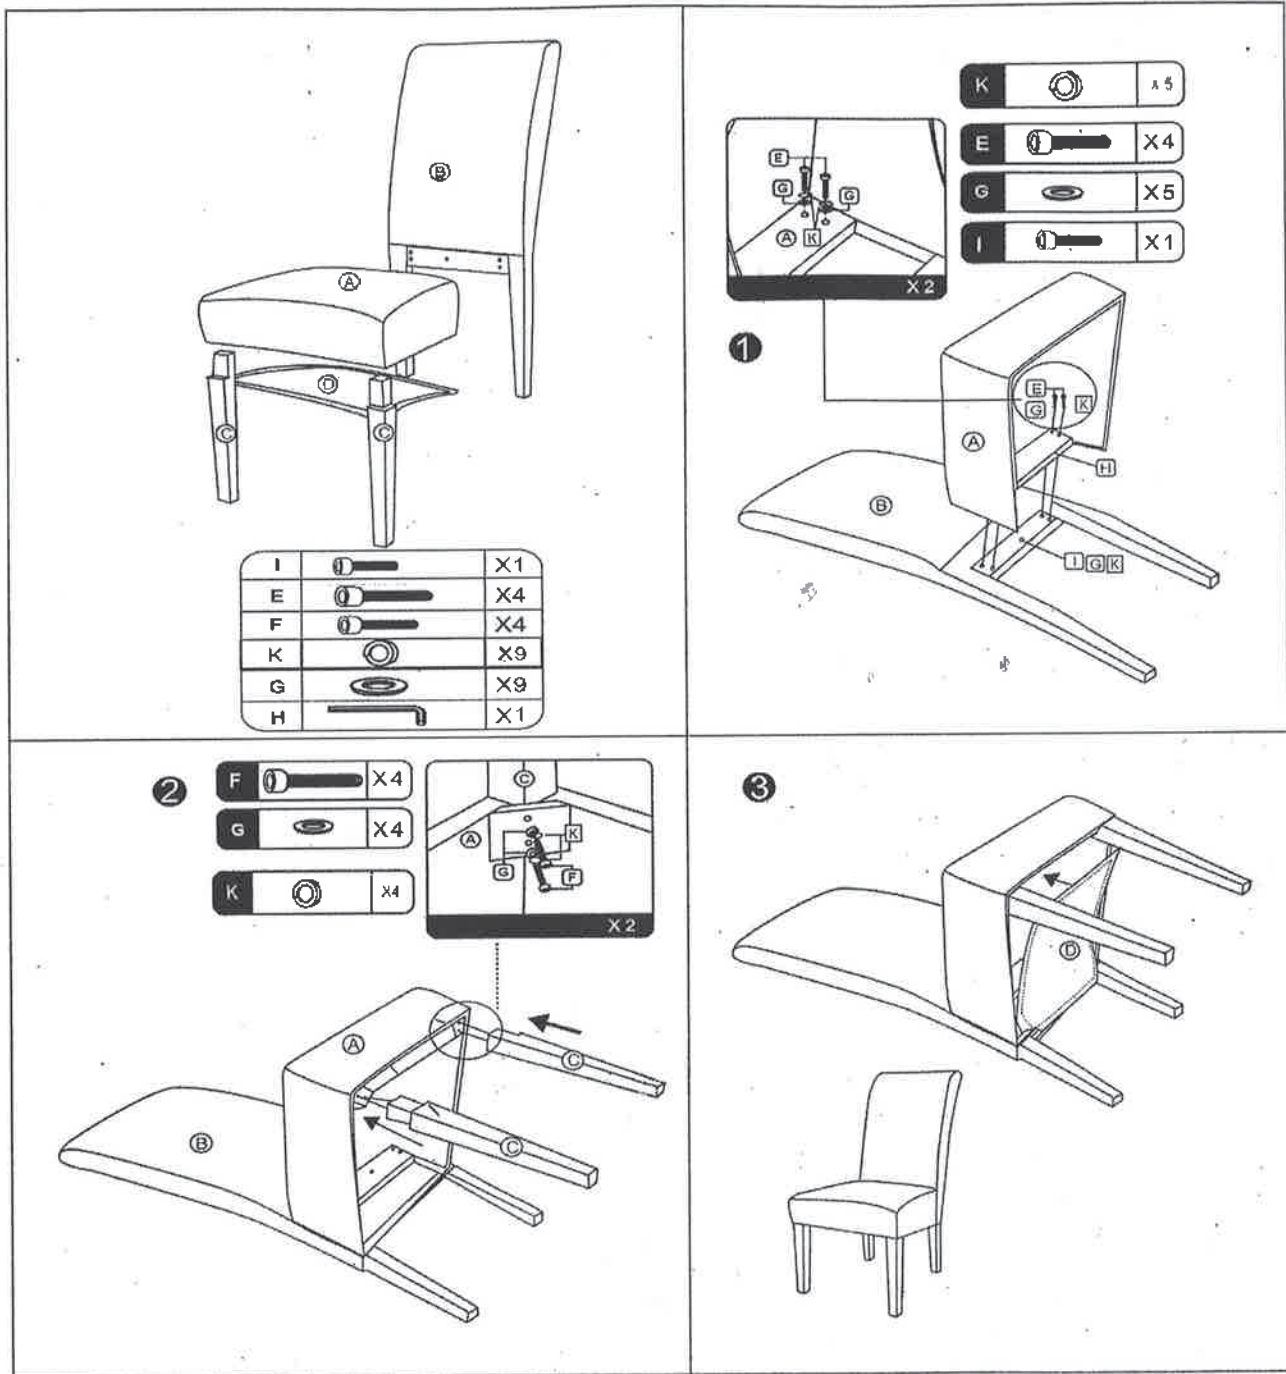

DINING CHAIR ASSEMBLE INSTRUCTION

T248

WARNING:

- DO NOT STAND ON THIS STOOL. DO NOT USE THIS STOOL AS A STEP LADDER.
- USE THIS PRODUCT ONLY FOR SEATING ONE PERSON AT A TIME.
- DO NOT USE THIS STOOL UNLESS ALL BOLTS, SCREWS AND KNOBS ARE FIRMLY SECURED.
- AT LEAST EVERY 4 MONTHS, CHECK ALL BOLTS, SCREWS AND KNOBS TO BE SURE THEY ARE TIGHT.
- IF PARTS ARE MISSING, BROKEN, DAMAGED OR WORN, STOP USING THIS PRODUCT UNTIL REPAIRS ARE MADE USING FACTORY AUTHORIZED PARTS.
- FAILURE TO FOLLOW THESE WARNINGS COULD RESULT IN SERIOUS INJURY.