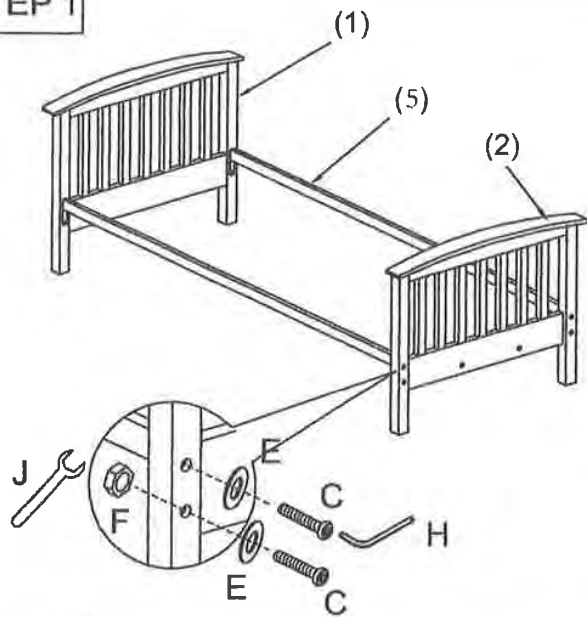

STEP 1

STEP 2

STEP 3

STEP 4

STEP 5

FULLY SETUP