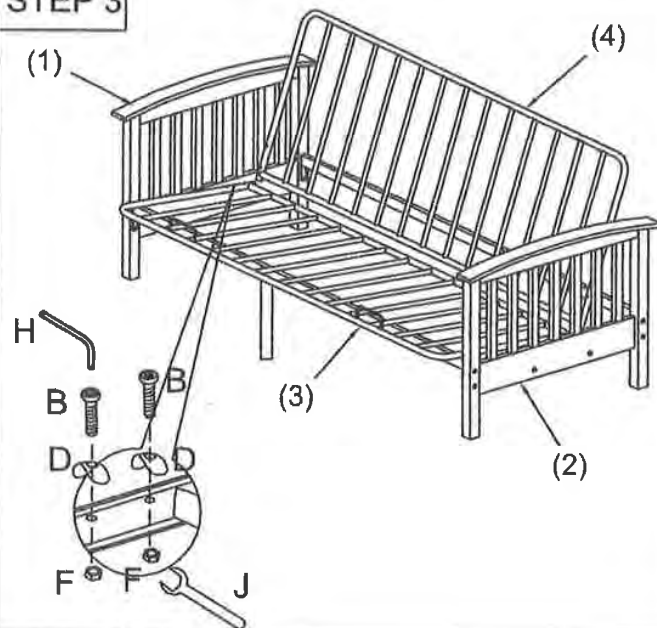

STEP 1

STEP 2

STEP 3

STEP 4

STEP 5

FULLY SETUP