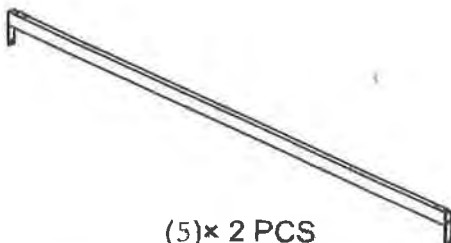

ASSEMBLY INSTRUCTIONS

T1700

HARDWARE LIST

REF		HARDWARE NAME	QTY
A		M8x30 BOLT	4 PCS
B		M8x40 BOLT	8 PCS
C		M8x60 BOLT	8 PCS
D		CURVE WASHER M8	8 PCS
E		FLAT WASHER	12 PCS
F		M8 NUT	16 PCS
G		HOOK	1 PC
H		ALLEN KEY M8	1 PC
I		OPEN SPANNER M8	1 PC

PART LIST

(1)× 1 PC

(2)× 1 PC

(3)× 1 PC

(4)× 1 PC

(5)× 2 PCS

(6)× 1 PC

(7)× 1 PC