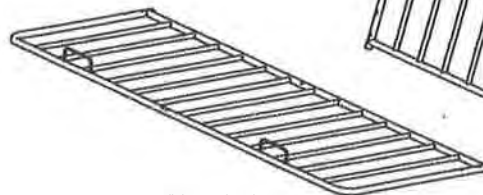

ASSEMBLY INSTRUCTIONS

T1700

HARDWARE LIST

REF		HARDWARE NAME	QTY
A		M8x30 BOLT	4 PCS
B		M8x40 BOLT	8 PCS
C		M8x60 BOLT	8 PCS
D		CURVE WASHER M8	8 PCS
E		FLAT WASHER	12 PCS
F		M8 NUT	16 PCS
G		HOOK	1 PC
H		ALLEN KEY M8	1 PC
I		OPEN SPANNER M8	1 PC

PART LIST

(1)× 1 PC

(2)× 1 PC

(3)× 1 PC

(4)× 1 PC

(5)× 2 PCS

(6)× 1 PC

(7)× 1 PC