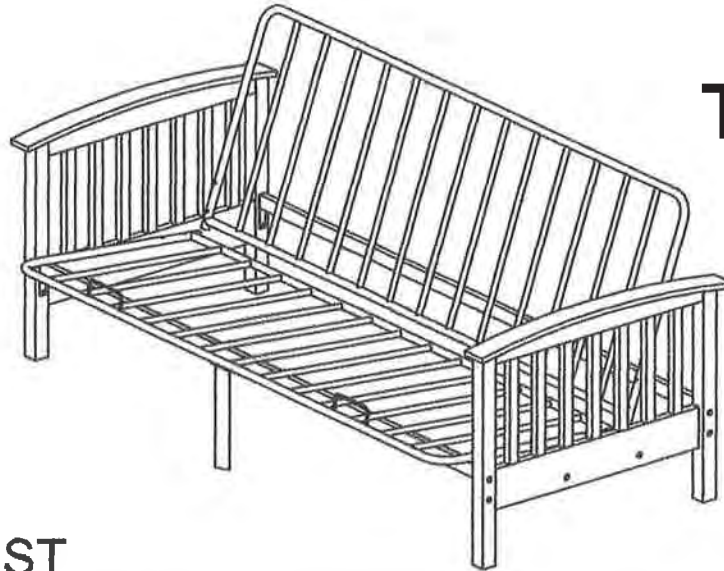

ASSEMBLY INSTRUCTIONS

T1700

HARDWARE LIST

REF		HARDWARE NAME	QTY
A		M8x30 BOLT	4 PCS
B		M8x40 BOLT	8 PCS
C		M8x60 BOLT	8 PCS
D		CURVE WASHER M8	8 PCS
E		FLAT WASHER	12 PCS
F		M8 NUT	16 PCS
G		HOOK	1 PC
H		ALLEN KEY M8	1 PC
I		OPEN SPANNER M8	1 PC