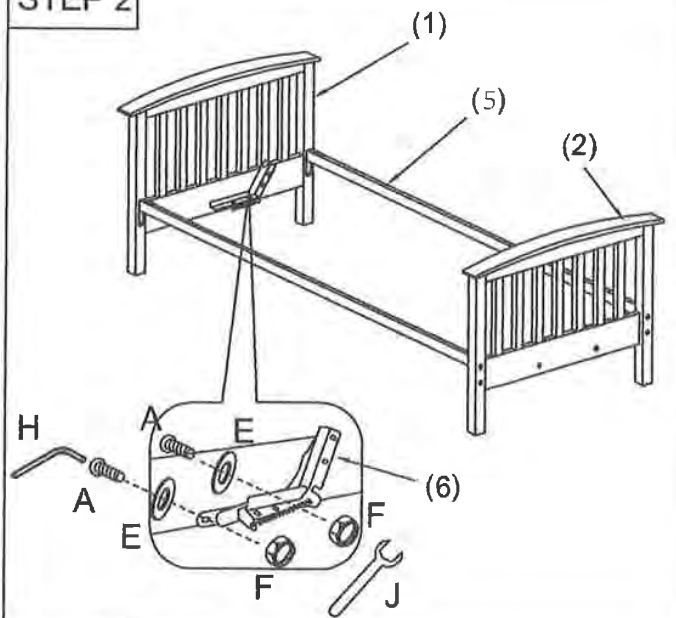

STEP 1

STEP 2

STEP 3

STEP 4

STEP 5

FULLY SETUP