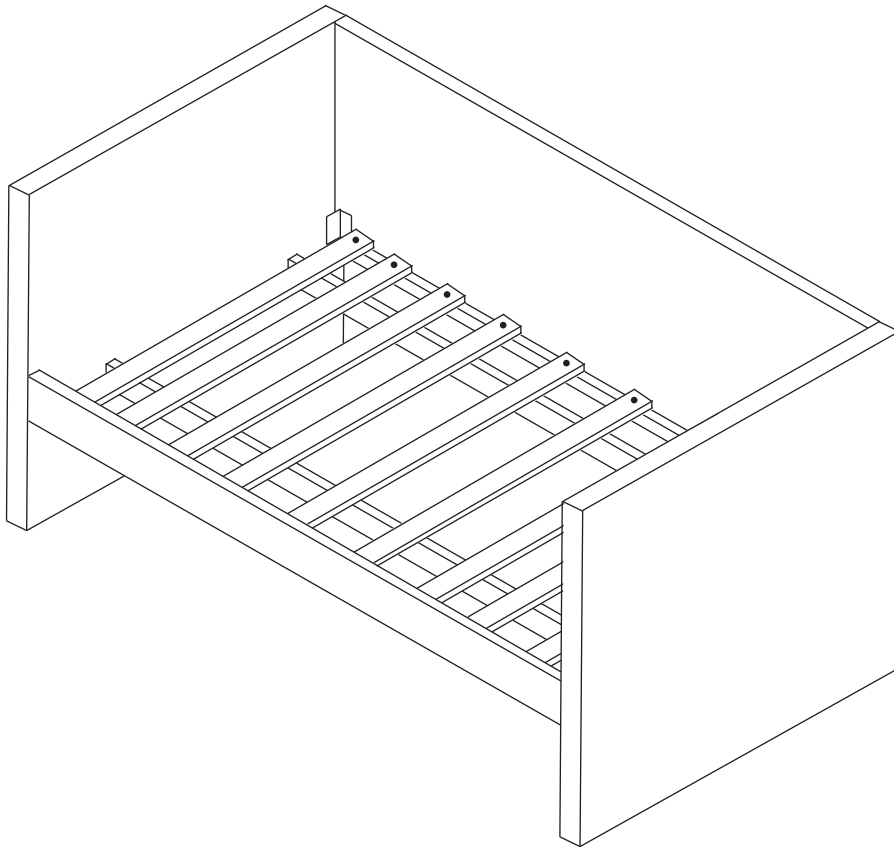

TITUS FURNITURE

100 Dolomite Dr., Toronto, On. M3J 2N2

R380 ASSEMBLY INSTRUCTIONS

BEFORE ASSEMBLY

Check all parts listed are in box (if any parts are missing, or damaged, contact the store you purchased this item from immediately). Read ALL assembly instructions. Failure to assemble correctly may result in damage to the product.

		S	D
1		2	2
2		1	1
3		1	1
4		9	9
5		0	2
A	 .75"	4	4
B	 1.5"	18	18