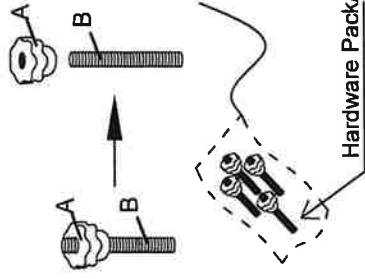

ASSEMBLY INSTRUCTION

MODEL : T-1117 (CHAIR 1ER)

Read this instruction carefully. Refer hardware and furniture parts list for guidance. Be sure all parts are complete before assembling. Place all furniture part on a clean and flat soft surface to prevent scratches. Refer steps provided as assembling guide.

PART LIST/ LISTE DE PIÈCES	DESCRIPTION	QTY/QTE
	E-Recliner Sofa /Canapé E-Recliner	1 Pc
	Back Rest/repose-dos	1 Pc
	Left Armrest/Accoudoir gauche	1 Pc
	Right Armrest/Accoudoir droit	1 Pc

HARDWARE LIST		
NO	DESCRIPTION	QTY/QTE
A	 M8 x 32mm Diameter Thread Clamding Star Knod	4 Pcs
B	 Stud M8 X 90MM	4 Pcs

#1

#2

#3

#4

ASSEMBLY INSTRUCTION

MODEL : T-1117 (CHAIR 1ER)

Read this instruction carefully. Refer hardware and furniture parts list for guidance. Be sure all parts are complete before assembling. Place all furniture part on a clean and flat soft surface to prevent scratches. Refer steps provided as assembling guide.