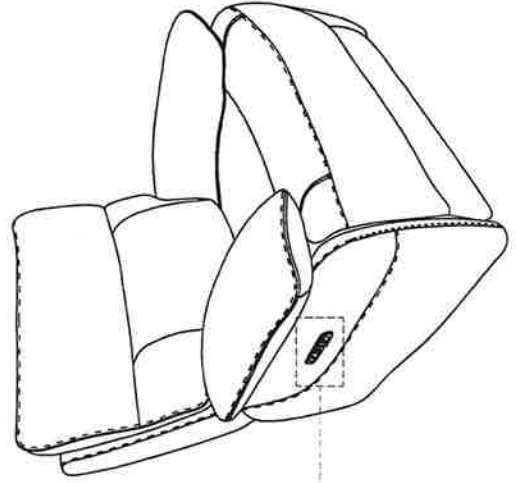

Push the
button for
operate/
Poussez le
bouton pour
fonctionner!