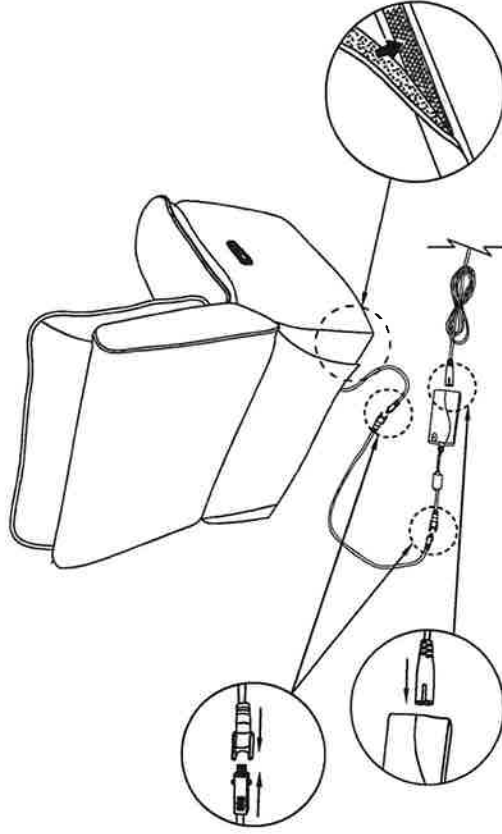

ASSEMBLY INSTRUCTION

MODEL : T-1117 (CHAIR 1ER)

Read this instruction carefully. Refer hardware and furniture parts list for guidance. Be sure all parts are complete before assembling. Place all furniture part on a clean and flat soft surface to prevent scratches. Refer steps provided as assembling guide.

5

6

7

Push the
button for
operate/
Poussez le
bouton pour
fonctionner!