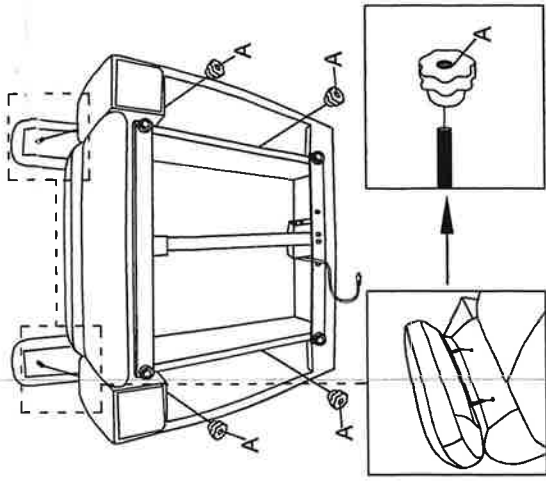

ASSEMBLY INSTRUCTION

MODEL : T-1117 (CHAIR 1ER)

Read this instruction carefully. Refer hardware and furniture parts list for guidance. Be sure all parts are complete before assembling. Place all furniture part on a clean and flat soft surface to prevent scratches. Refer steps provided as assembling guide.

PART LIST/ LISTE DE PIÈCES	DESCRIPTION	QTY/QTE
	E-Recliner Sofa /Canapé E-Recliner	1 Pc
	Back Rest/repose-dos	1 Pc
	Left Armrest/Accoudoir gauche	1 Pc
	Right Armrest/Accoudoir droit	1 Pc

HARDWARE LIST		
NO	DESCRIPTION	QTY/QTE
A	 M8 x 32mm Diameter Thread Clamding Star Knod	4 Pcs
B	 Stud M8 X 90MM	4 Pcs

#1

#2

#3

#4

ASSEMBLY INSTRUCTION

MODEL : T-1117 (CHAIR 1ER)

Read this instruction carefully. Refer hardware and furniture parts list for guidance. Be sure all parts are complete before assembling. Place all furniture part on a clean and flat soft surface to prevent scratches. Refer steps provided as assembling guide.