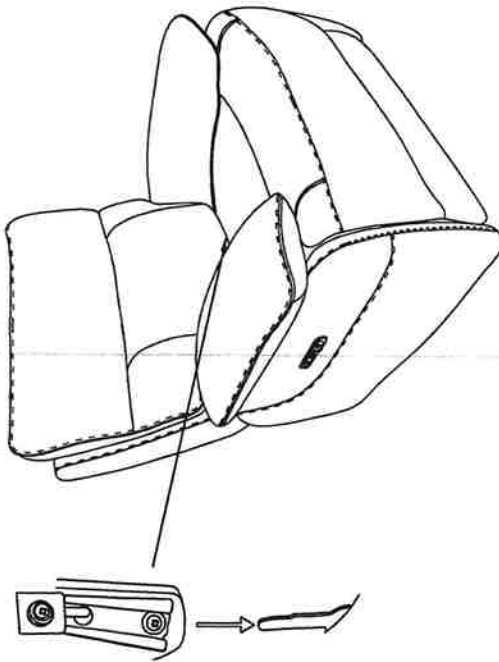

ASSEMBLY INSTRUCTION

MODEL : T-1117 (CHAIR 1ER)

Read this instruction carefully. Refer hardware and furniture parts list for guidance. Be sure all parts are complete before assembling. Place all furniture part on a clean and flat soft surface to prevent scratches. Refer steps provided as assembling guide.

5