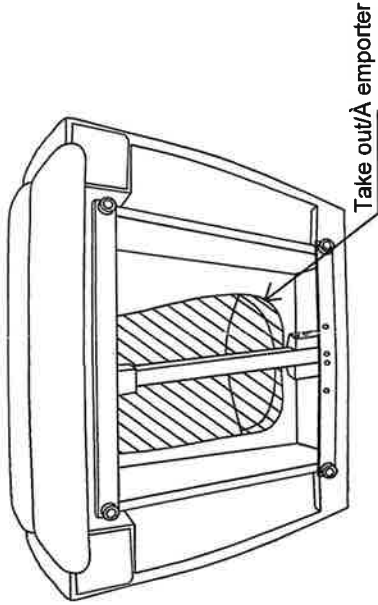

ASSEMBLY INSTRUCTION

MODEL : T-1117 (CHAIR 1ER)

Read this instruction carefully. Refer hardware and furniture parts list for guidance. Be sure all parts are complete before assembling. Place all furniture part on a clean and flat soft surface to prevent scratches. Refer steps provided as assembling guide.

PART LIST/ LISTE DE PIÈCES	DESCRIPTION	QTY/QTE
	E-Recliner Sofa /Canapé E-Recliner	1 Pc
	Back Rest/repose-dos	1 Pc
	Left Armrest/Accoudoir gauche	1 Pc
	Right Armrest/Accoudoir droit	1 Pc

HARDWARE LIST		
NO	DESCRIPTION	QTY/QTE
A	 M8 x 32mm Diameter Thread Clamding Star Knod	4 Pcs
B	 Stud M8 X 90MM	4 Pcs

#1

#2

#3

#4

ASSEMBLY INSTRUCTION

MODEL : T-1117 (CHAIR 1ER)

Read this instruction carefully. Refer hardware and furniture parts list for guidance. Be sure all parts are complete before assembling. Place all furniture part on a clean and flat soft surface to prevent scratches. Refer steps provided as assembling guide.