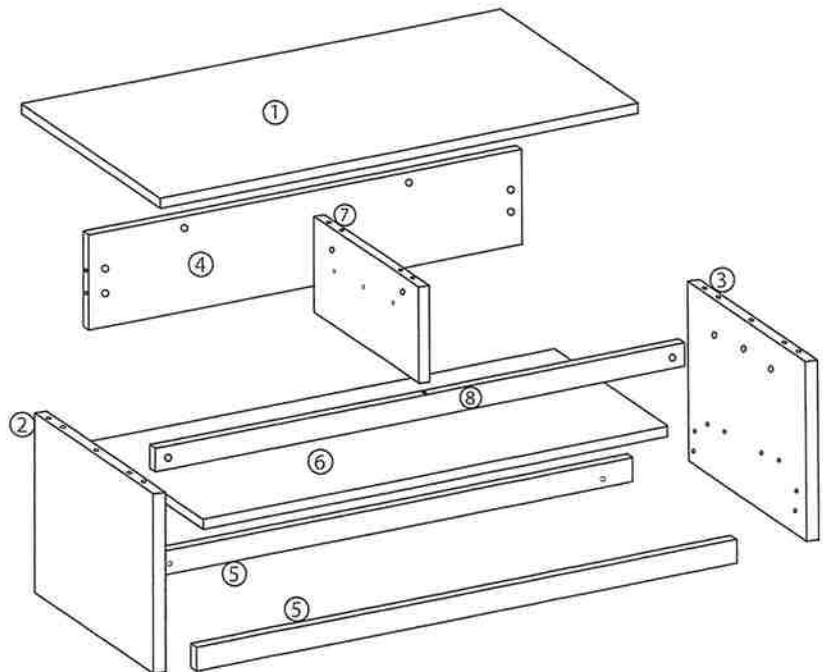

Hardware List				
No.	Description	Sketch	Size	Q.ty
A	CSK Screw		M4 x 30mm	20pcs
B	CSK Screw		M4 x 12mm	24pcs
C	CSK Screw		M4 x 20mm	8pcs
D	Thrust Handle Screw		M4 x 30mm	4pcs
E	Cam Lock			29pcs
F	Cam Bolt			29pcs

Hardware List				
No.	Description	Sketch	Size	Q.ty
G	Wood Dowel		M8 x 30mm	14pcs
H	Runner / Coureur		L300mm	2Sets
I	Handle			2pcs
J	JCBC		M6 x 50mm	1pc
K	Allen Key / Cle Allen		M4	1pc

NOTE : YOU WILL ALSO NEED A SCREWDRIVER (NOT PROVIDED) /

NOTE: VOUS AUREZ AUSSI BESOIN D'UN TOURNEVIS (NON FOURNI)

These parts are cumbersome and heavy. Therefore, two people are recommended in order to prevent personal injury and insure the parts are not damaged during the assembly.

Ces pièces sont encombrantes et lourdes. Par conséquent, deux personnes sont recommandées afin d'éviter blessures corporelles et assurez-vous que les pièces ne sont pas endommagées pendant l'assemblage.

⚠ Important Notes/Notes Importantes

*Keep all hardware parts out of reach of children! / Gardez toutes les pièces de quincaillerie hors de portée des enfants!

*Tighten screws periodically! With the use of this product bolts and screws may become loose over time! / Serrez les vis périodiquement! Avec le utilisation de ce produit boulons et vis peut se détacher avec le temps!

*Don't attempt to modify parts! / N'essayez pas de modifier les pièces! ☹

Cleaning instruction: Clean using soft cloth /
Instructions de nettoyage : Nettoyer avec un chiffon doux

Made in Malaysia