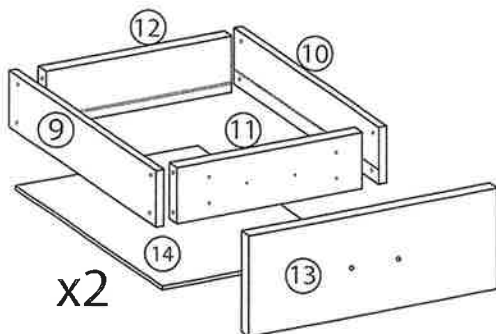

Hardware List				
No.	Description	Sketch	Size	Q.ty
A	CSK Screw		M4 x 30mm	20pcs
B	CSK Screw		M4 x 12mm	24pcs
C	CSK Screw		M4 x 20mm	8pcs
D	Thrust Handle Screw		M4 x 30mm	4pcs
E	Cam Lock			29pcs
F	Cam Bolt			29pcs

Hardware List				
No.	Description	Sketch	Size	Q.ty
G	Wood Dowel		M8 x 30mm	14pcs
H	Runner / Coureur		L300mm	2Sets
I	Handle			2pcs
J	JCBC		M6 x 50mm	1pc
K	Allen Key / Cle Allen		M4	1pc

NOTE : YOU WILL ALSO NEED A SCREWDRIVER (NOT PROVIDED) /

NOTE: VOUS AUREZ AUSSI BESOIN D'UN TOURNEVIS (NON FOURNI)

These parts are cumbersome and heavy. Therefore, two people are recommended in order to prevent personal injury and insure the parts are not damaged during the assembly.

Ces pièces sont encombrantes et lourdes. Par conséquent, deux personnes sont recommandées afin d'éviter blessures corporelles et assurez-vous que les pièces ne sont pas endommagées pendant l'assemblage.

⚠ Important Notes/Notes Importantes

*Keep all hardware parts out of reach of children! / Gardez toutes les pièces de quincaillerie hors de portée des enfants!

*Tighten screws periodically! With the use of this product bolts and screws may become loose over time! / Serrez les vis périodiquement! Avec le utilisation de ce produit boulons et vis peut se détacher avec le temps!

*Don't attempt to modify parts! / N'essayez pas de modifier les pièces! ☹

Cleaning instruction: Clean using soft cloth /
Instructions de nettoyage : Nettoyer avec un chiffon doux

Made in Malaysia