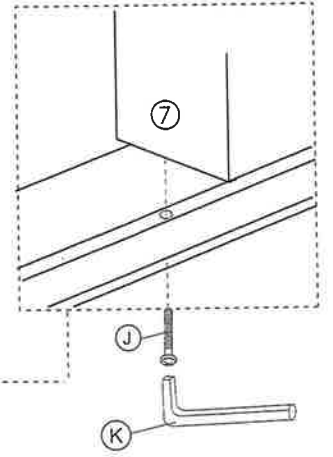

ASSEMBLY INSTRUCTIONS

ITEM NO.:
T5140 COFFEE TABLE

STEP 9: