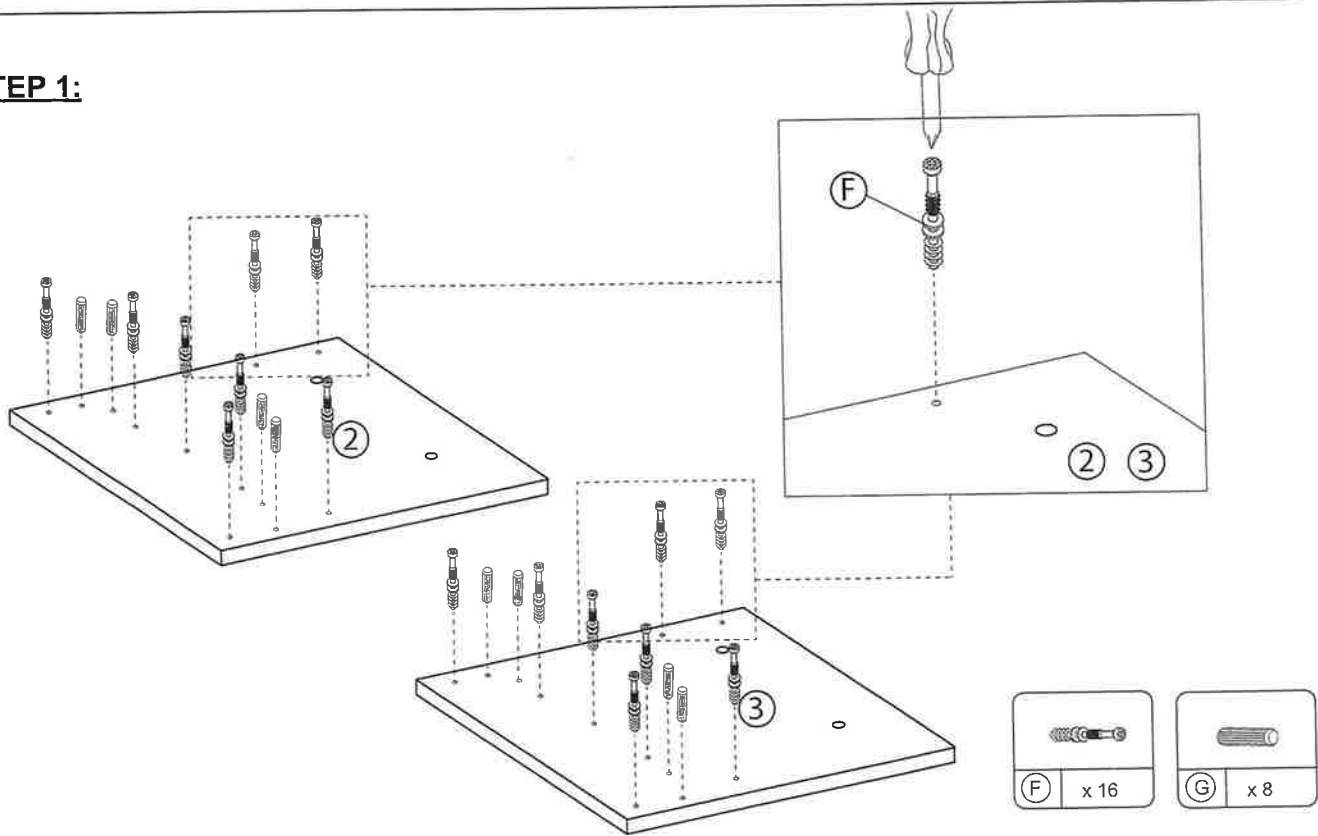

ASSEMBLY INSTRUCTIONS

ITEM NO.: T5140 COFFEE TABLE

STEP 1: