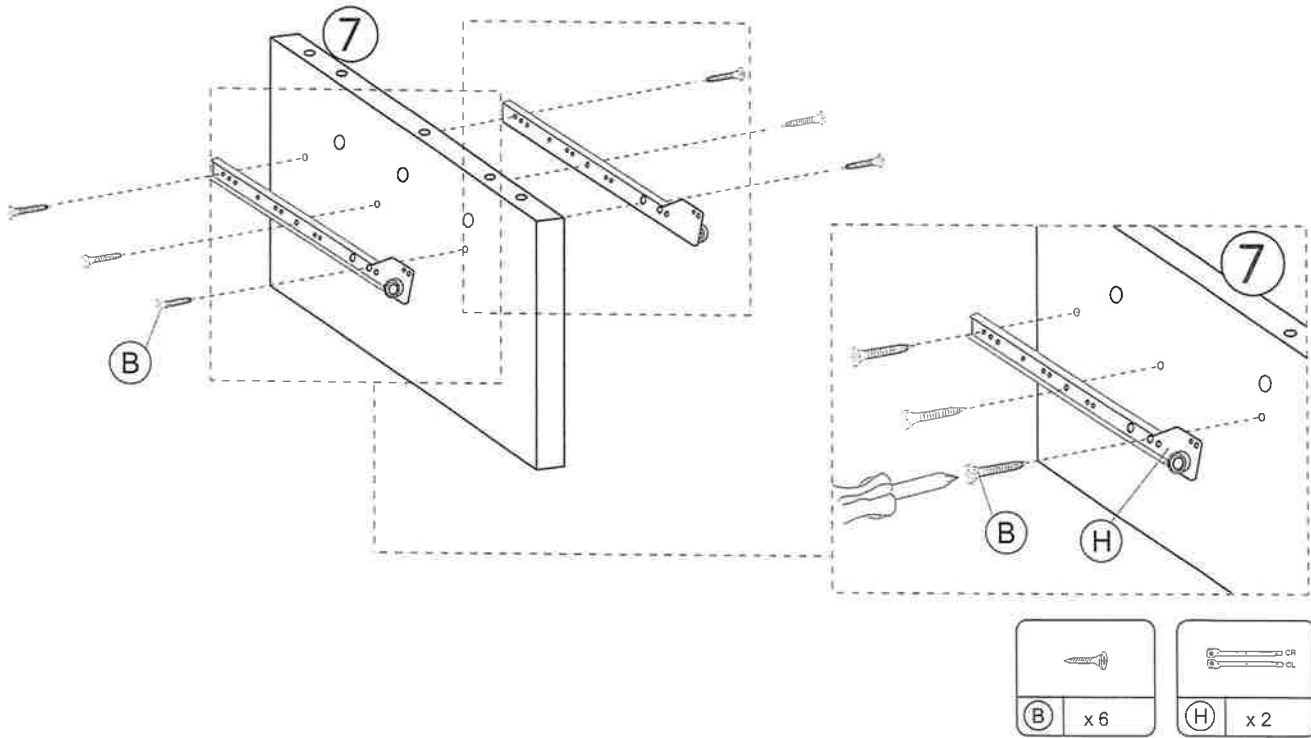

ASSEMBLY INSTRUCTIONS

ITEM NO.: T5140 COFFEE TABLE

STEP 3:

STEP 4: