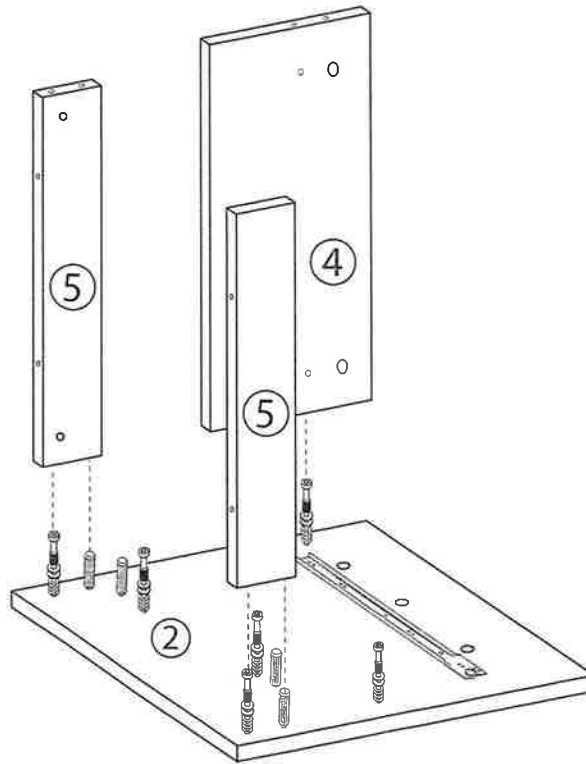

Cleaning instruction: Clean using soft cloth /
Instructions de nettoyage : Nettoyer avec un chiffon doux

Made in Malaysia